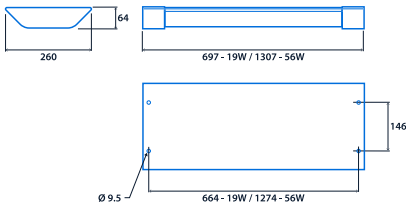

Specification

Mounting	Surface	IP rating	IP65
Impact rating	IK11	Nominal size	700 mm 1300 mm
Max presence detection height	4 m		

Lighting

Optic	Clear prismatic cover	Lumen output	1,635 lm - 5,060 lm
Efficacy	Up to 83.0 LL/CW		

Emergency data

Emergency lumen output	380 lm	Emergency type	Maintained
Emergency duration	3 hours	Battery specification	Nickel Metal Hydride (NiMH)

Power

LED power	19 W - 56 W	Circuit power	22 W - 61 W
-----------	-------------	---------------	-------------

Dimensions

View the range

Information is correct as of 22 Oct 2024, however must not be interpreted as a guarantee of individual product performance and/or characteristics. We reserve the right to alter specifications and designs without prior notice.