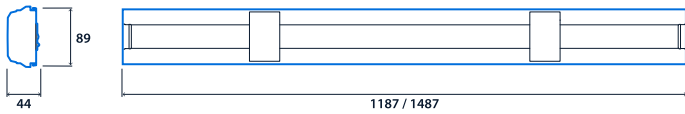

Power

LED power	17 W - 38 W	Circuit power	21 W - 42 W

LED characteristics

CRI	80+	Colour temperature	4000 K
Rated life (hours)	100 K - L80/B10		

Dimensions