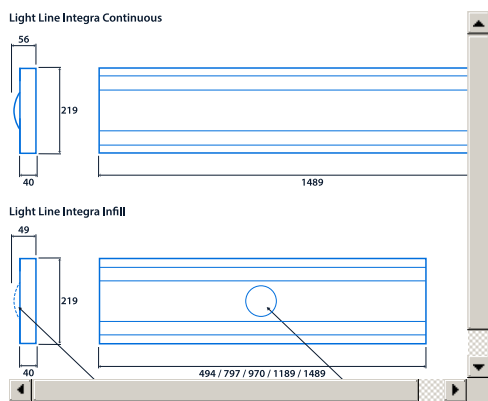

LED characteristics

CRI	80+	Colour temperature	4000 K
Rated life (hours)	90 K - L80/B10		

Compliance

UKCA	Yes	CE	Yes
Energy efficiency class	This product contains a light source of energy efficiency class A	SmartScan wireless standards compliance	Europe: EN 300 220-1 V2.4.1/ EN 301 489-3 V1.6.1. Australasia: ACMA 2014 Radio Communication Standard 2014. Thorlux Patented Wireless Technology - GB2575724

Dimensions

Information is correct as of 06 Nov 2024, however must not be interpreted as a guarantee of individual product performance and/or characteristics. We reserve the right to alter specifications and designs without prior notice.