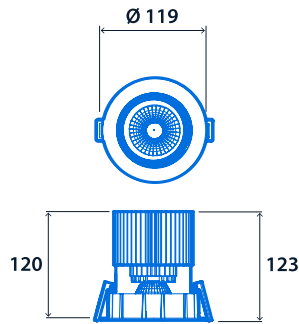

Lighting

Lumen output	1,270 lm - 2,110 lm	Efficacy	Up to 91.7 LL/CW
--------------	---------------------	----------	------------------

Power

LED power	14 W - 20 W	Circuit power	17 W - 23 W
-----------	-------------	---------------	-------------

Dimensions

IP20 Version

Cut-out - Ø 110
Minimum ceiling void - 140

IP65 Version

Cut-out - Ø 110
Minimum ceiling void - 140

Standard Remote Driver

Click or scan here
View Tego variants using our
online filtering tool