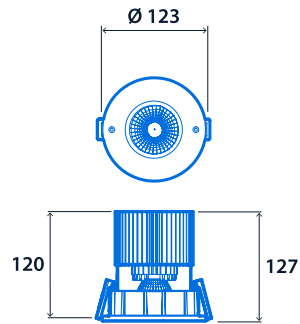

Lighting

Lumen output	1,270 lm - 2,110 lm	Efficacy	Up to 91.7 LL/CW
--------------	---------------------	----------	------------------

Power

LED power	14 W - 20 W	Circuit power	17 W - 23 W
-----------	-------------	---------------	-------------

Dimensions

IP20 Version

Cut-out - Ø 110
Minimum ceiling void - 140

IP65 Version

Cut-out - Ø 110
Minimum ceiling void - 140

Standard Remote Driver

Click or scan here
View Tego variants using our
online filtering tool