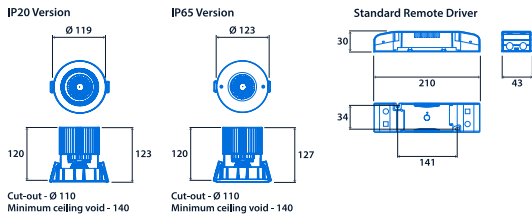

Notes: CRI 80 version available to special order (minimum order quantity applies)

Up to IP65 (IP20 above ceiling)

Up to 91.7 LL/CW

Specification

Mounting	Recessed	IP rating	Up to IP65 (IP20 above ceiling)
----------	----------	-----------	---------------------------------

Lighting

Lumen output	1,270 lm - 2,110 lm	Efficacy	Up to 91.7 LL/CW
--------------	---------------------	----------	------------------

Power

LED power	14 W - 20 W	Circuit power	17 W - 23 W
-----------	-------------	---------------	-------------

LED characteristics

CRI	90+	Colour temperature	3000 K 4000 K
Rated life (hours)	50 K - L70/B10		

Dimensions

View the range

Information is correct as of 21 Nov 2024, however must not be interpreted as a guarantee of individual product performance and/or characteristics. We reserve the right to alter specifications and designs without prior notice.