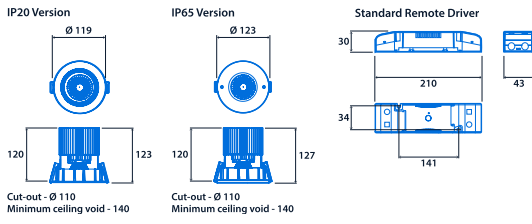

Dimensions