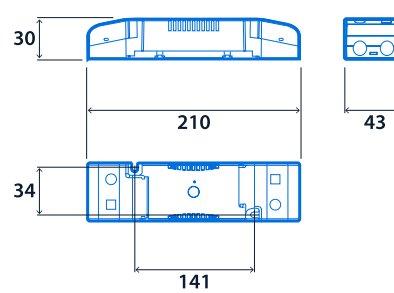

Dimensions

IP20 Version

Cut-out - Ø 110
Minimum ceiling void - 140

IP65 Version

Cut-out - Ø 110
Minimum ceiling void - 140

Standard Remote Driver

Click or scan here
View Tego variants using our
online filtering tool