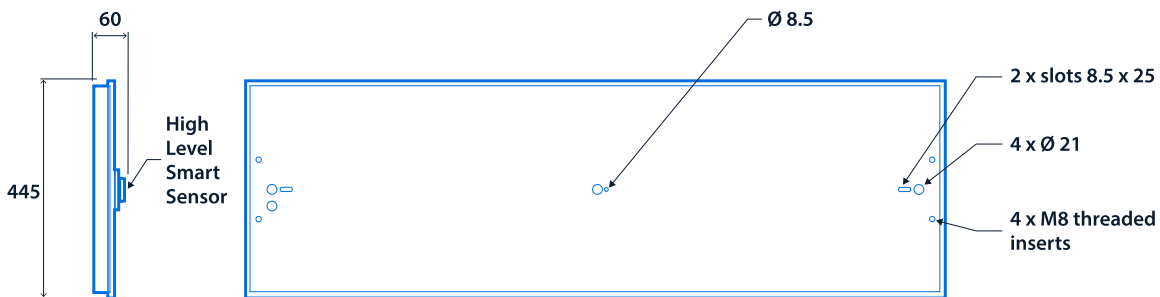

IP20

Up to 146.1 LL/CW

SMARTSCAN

LUXGUARD

Specification

Mounting	Surface	IP rating	IP20
Max presence detection height	18 m		

Lighting

Optic	Opal diffuser	Lumen output	9,540 lm - 33,450 lm
Efficacy	Up to 146.1 LL/CW		

Emergency data

Emergency lumen output	550 lm	Emergency type	Maintained
Emergency duration	3 hours	Battery specification	Nickel Metal Hydride (NiMH)

Power

LED power	65 W - 215 W	Circuit power	68 W - 229 W
-----------	--------------	---------------	--------------

LED characteristics

CRI	80+	Colour temperature	4000 K
Rated life (hours)	100 K - L70/B10		

Compliance

UKCA	Yes	CE	Yes
Energy efficiency class	This product contains a light source of energy efficiency class B		

Dimensions

Dual line - 65/112/175W

Quad line - 190/215W

Click or scan here

View Solow XLED Opal variants using our online filtering tool

Information is correct as of 22 Feb 2025, however must not be interpreted as a guarantee of individual product performance and/or characteristics. We reserve the right to alter specifications and designs without prior notice.