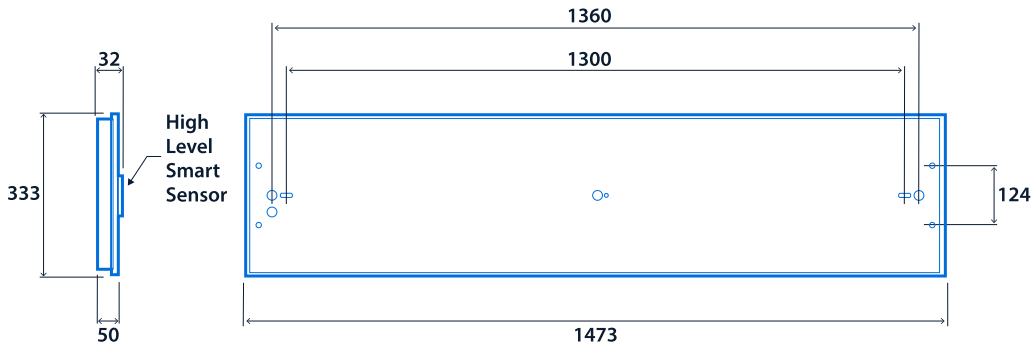

IP20

Up to 146.1 LL/CW

SMARTSCAN

LUXGUARD

Specification

Mounting	Surface	IP rating	IP20
Max presence detection height	18 m		

Lighting

Optic	Opal diffuser	Lumen output	9,540 lm - 33,450 lm
Efficacy	Up to 146.1 LL/CW		

Emergency data

Emergency lumen output	550 lm	Emergency type	Maintained
Emergency duration	3 hours	Battery specification	Nickel Metal Hydride (NiMH)

Power

LED power	65 W - 215 W	Circuit power	68 W - 229 W
-----------	--------------	---------------	--------------

LED characteristics

CRI	80+	Colour temperature	4000 K
Rated life (hours)	100 K - L70/B10		

Compliance

UKCA	Yes	CE	Yes
Energy efficiency class	This product contains a light source of energy efficiency class B		

Dimensions

Dual line - 65/112/175W

Quad line - 190/215W

Click or scan here

View Solow XLED Opal variants using our online filtering tool

Information is correct as of 22 Feb 2025, however must not be interpreted as a guarantee of individual product performance and/or characteristics. We reserve the right to alter specifications and designs without prior notice.