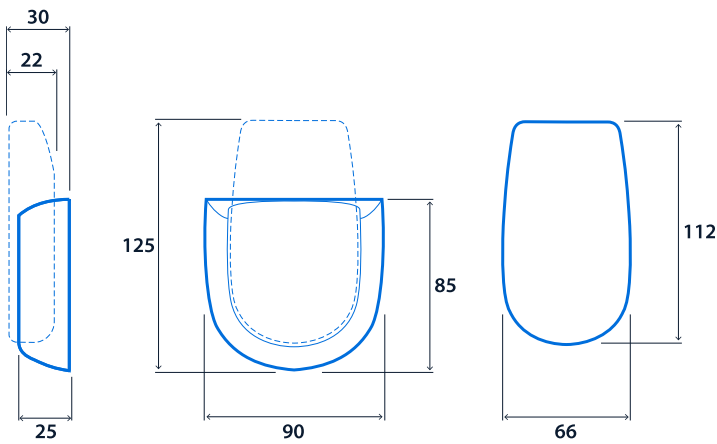

## Infra-red scene control for SmartScan luminaires

Hand-held infra-red scene control for groups of SmartScan luminaires. Supplied with unique, robust wall mounting bracket, with optional locking kit for security.

## Dimensions