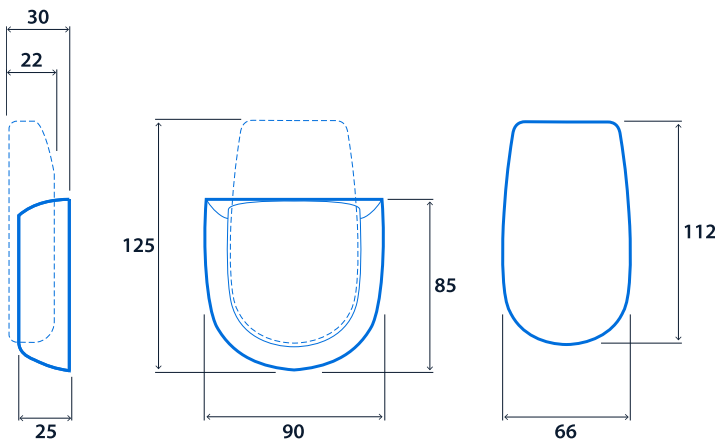

Dimensions