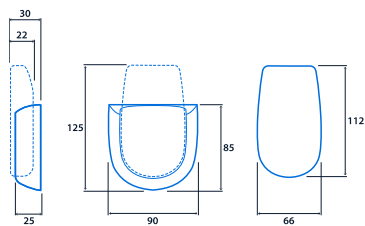

Dimensions