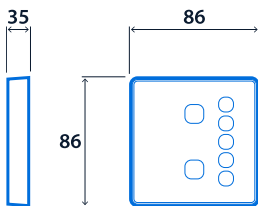

Dimensions