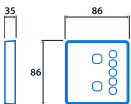

Wireless manual dimming of SmartScan luminaires

Impact resistant manual scene control for SmartScan luminaires. 5 buttons providing On (Eco), Off and 5 fixed dimming levels.

- 7 buttons providing On (Eco), Off and 5 fixed dimming levels
- Mains (230 V) or battery powered versions available
- Communicates wirelessly with SmartScan luminaires
- Mains versions have additional wireless connectivity allowing control from the SmartScan App (iOS and Android)
- Requires a 35 mm deep single-gang back box (mains version only)
- Battery version is supplied complete with batteries and self-adhesive tape and can be mounted directly to the wall
- Multiple touch plates can be used to provide multi-point control
- Programmable using the SmartScan programmer

Dimensions

View the range

Information is correct as of 03 Dec 2024, however must not be interpreted as a guarantee of individual product performance and/or characteristics. We reserve the right to alter specifications and designs without prior notice.