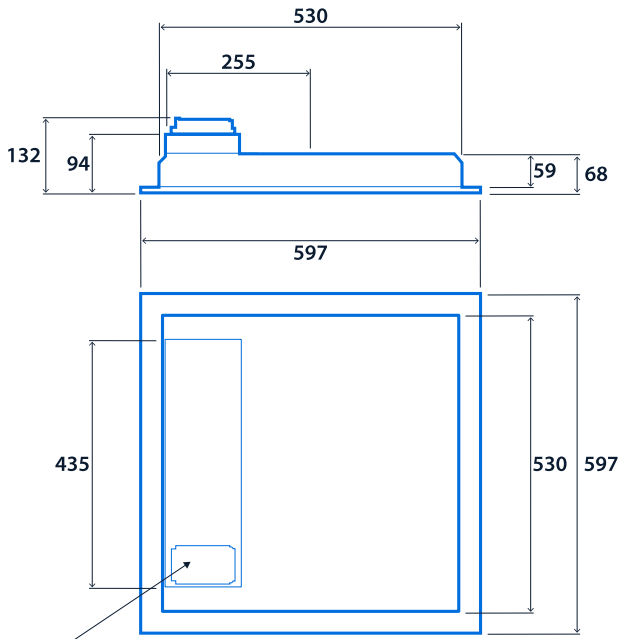

Up to IP54 (IP20 above ceiling)

Up to IK09

Up to 150.3 LL/CW

TM66 circularity score 2.7

Specification

Mounting	Recessed Surface Suspended	IP rating	Up to IP54 (IP20 above ceiling)
Impact rating	Up to IK09	Nominal size	600 x 600 mm 1200 x 300 mm

Power

LED power	15 W - 34 W	Circuit power	18 W - 38 W
-----------	-------------	---------------	-------------

LED characteristics

CRI	80+	Colour temperature	4000 K
Rated life (hours)	Up to 100 K - L90/B10		

Compliance

UKCA	Yes	CE	Yes
Energy efficiency class	This product contains a light source of energy efficiency class B	Thermoplastic rating	TP(a)

Dimensions

Recessed version 600 x 600

3-pole TEE (SmartScan versions)
Fast-Fix wiring enclosure (Non-dimming and DALI versions)