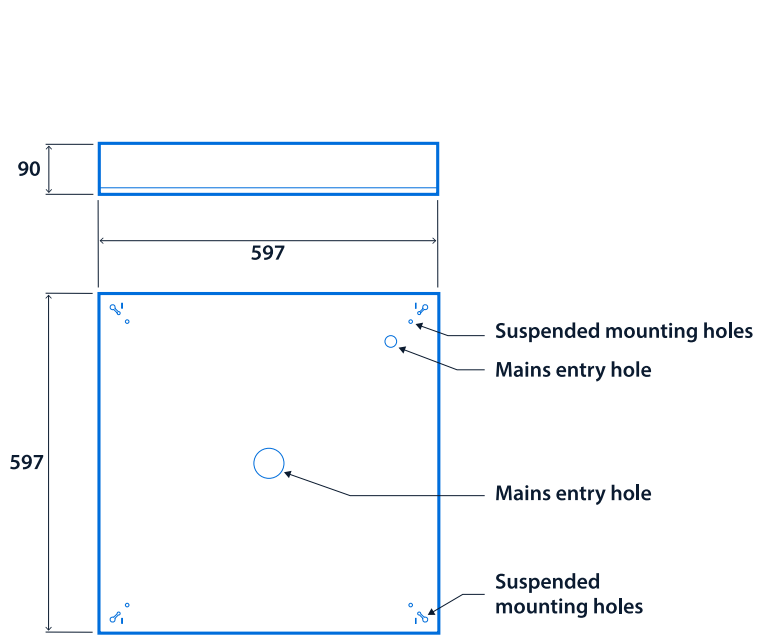

Available in; recessed, surface and pendant mounting options.

Applications: offices, teaching spaces, libraries, healthcare, meeting rooms and reception areas.

- Shallow body depth of 59 mm, 94 mm including the gearbox
- TM66 score of 2.7 - LIA/CIBSE certification scheme TSD-012 verified
- Suitable for most ceiling types with optional side arm suspensions and plasterboard mounting kits
- Designed to exclude dust, dirt and flies. All control gear is outside the LED enclosure
- Rapid installation using Fast-Fix wiring enclosure or SmartScan plug and play TEE connectors
- SmartScan wireless technology removes the need for control cabling. Ideal for retro-fit

Compliance

UKCA	Yes	CE	Yes
Energy efficiency class	This product contains a light source of energy efficiency class B	Thermoplastic rating	TP(a)

Dimensions

Recessed version 600 x 600

3-pole TEE (SmartScan versions)
Fast-Fix wiring enclosure (Non-dimming and DALI versions)

Surface/Suspended version 600 x 600

Recessed version 1200 x 300

3-pole TEE (SmartScan versions)
Fast-Fix wiring enclosure (Non-dimming and DALI versions)

Click or scan here
View SkyPro variants using
our online filtering tool