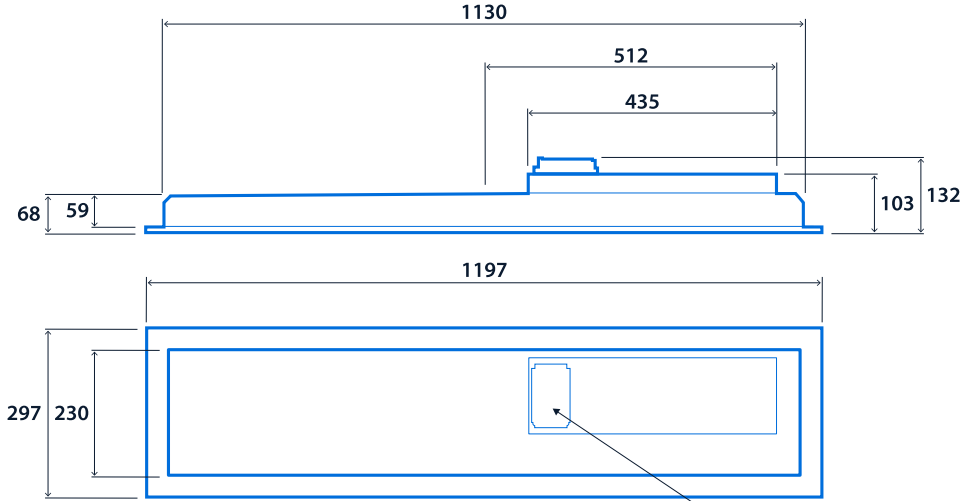

Up to IP54 (IP20 above ceiling)

Up to IK09

Up to 150.3 LL/CW

TM66 circularity score 2.7

Specification

Mounting	Recessed Surface Suspended	IP rating	Up to IP54 (IP20 above ceiling)
Impact rating	Up to IK09	Nominal size	600 x 600 mm 1200 x 300 mm

Power

LED power	15 W - 34 W	Circuit power	18 W - 38 W
-----------	-------------	---------------	-------------

LED characteristics

CRI	80+	Colour temperature	4000 K
Rated life (hours)	Up to 100 K - L90/B10		

Compliance

UKCA	Yes	CE	Yes
Energy efficiency class	This product contains a light source of energy efficiency class B	Thermoplastic rating	TP(a)

Dimensions

Recessed version 600 x 600

3-pole TEE (SmartScan versions)
Fast-Fix wiring enclosure (Non-dimming and DALI versions)

Surface/Suspended version 600 x 600

Recessed version 1200 x 300

3-pole TEE (SmartScan versions)
Fast-Fix wiring enclosure (Non-dimming and DALI versions)

Click or scan here
View SkyPro variants using
our online filtering tool