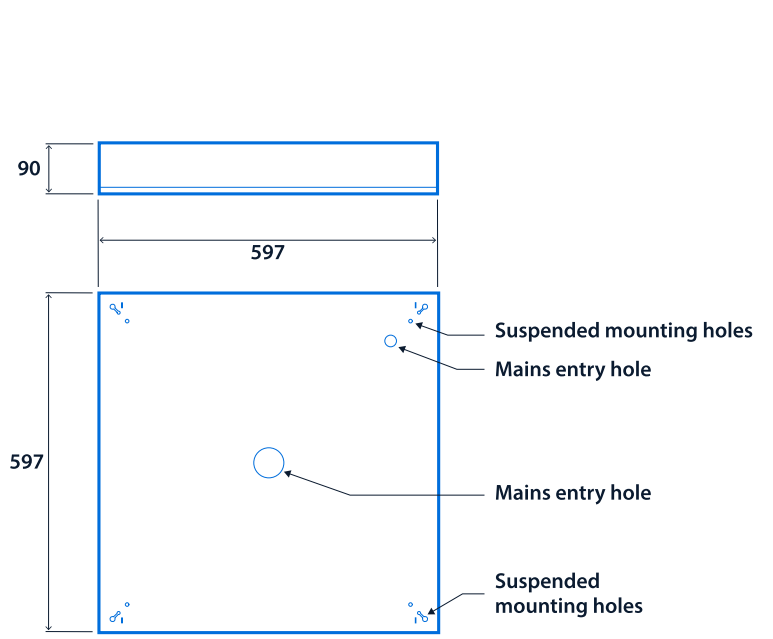

Available in; recessed, surface and pendant mounting options.

Applications: education, healthcare, break-out areas, canteens, circulation areas and toilets.

- Shallow body depth of 59 mm, 94 mm including the gearbox
- TM66 score of 2.7 - LIA/CIBSE certification scheme TSD-012 verified
- Suitable for most ceiling types with optional side arm suspensions and plasterboard mounting kits
- Designed to exclude dust, dirt and flies. All control gear is outside the LED enclosure
- Rapid installation using Fast-Fix wiring enclosure or SmartScan plug and play TEE connectors
- SmartScan wireless technology removes the need for control cabling. Ideal for retro-fit

Compliance

UKCA	Yes	CE	Yes
Energy efficiency class	This product contains a light source of energy efficiency class B	Thermoplastic rating	TP(a)

Dimensions

Recessed version 600 x 600

3-pole TEE (SmartScan versions)
Fast-Fix wiring enclosure (Non-dimming and DALI versions)

Surface/Suspended version 600 x 600

Recessed version 1200 x 300

3-pole TEE (SmartScan versions)
Fast-Fix wiring enclosure (Non-dimming and DALI versions)

Click or scan here
View SkyGlo variants using
our online filtering tool