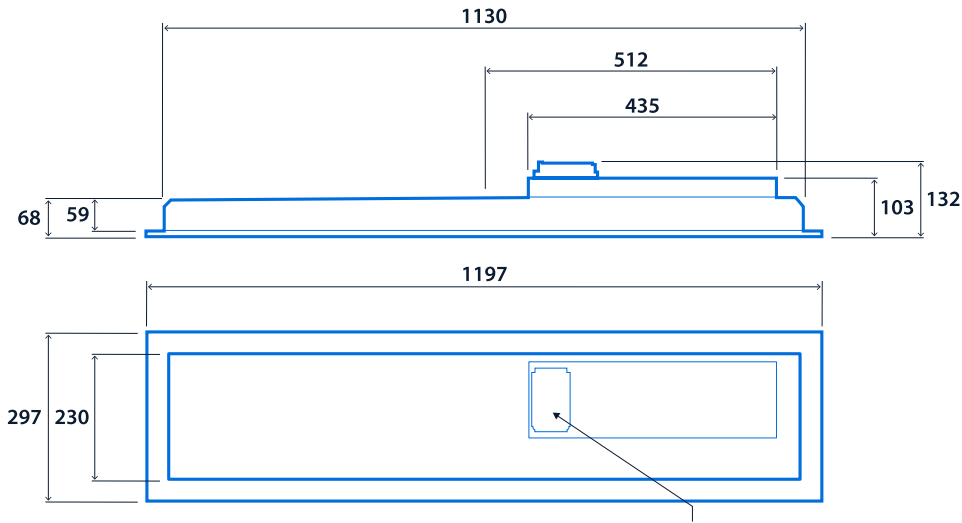

Power

LED power	15 W - 34 W	Circuit power	18 W - 38 W
-----------	--------------------	---------------	--------------------

LED characteristics

CRI	80+	Colour temperature	4000 K
Rated life (hours)	Up to 100 K - L90/B10		

Compliance

UKCA	Yes	CE	Yes
Energy efficiency class	This product contains a light source of energy efficiency class B	Thermoplastic rating	TP(a)

Dimensions

Recessed version 600 x 600

3-pole TEE (SmartScan versions)
Fast-Fix wiring enclosure (Non-dimming and DALI versions)

Surface/Suspended version 600 x 600

Recessed version 1200 x 300

3-pole TEE (SmartScan versions)
Fast-Fix wiring enclosure (Non-dimming and DALI versions)

Click or scan here
View SkyGlo variants using
our online filtering tool