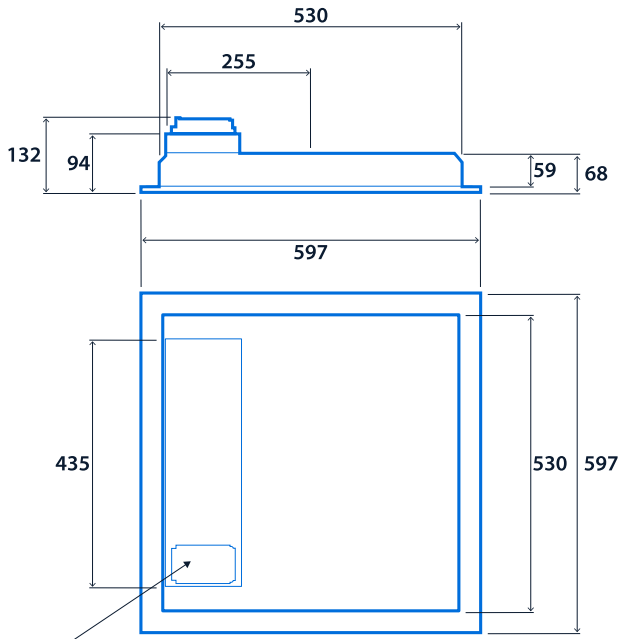

Up to IP54 (IP20 above ceiling)
Up to IK09
Up to 153.1 LL/CW
SMARTSCAN
LUXGUARD
TM66 circularity score 2.7

Specification

Mounting	Recessed Surface Suspended	IP rating	Up to IP54 (IP20 above ceiling)
Impact rating	Up to IK09	Nominal size	600 x 600 mm 1200 x 300 mm
Max presence detection height	8 m		

Power

LED power	15 W - 34 W	Circuit power	18 W - 38 W
-----------	--------------------	---------------	--------------------

LED characteristics

CRI	80+	Colour temperature	4000 K
Rated life (hours)	Up to 100 K - L90/B10		

Compliance

UKCA	Yes	CE	Yes
Energy efficiency class	This product contains a light source of energy efficiency class B	Thermoplastic rating	TP(a)

Dimensions

Recessed version 600 x 600

3-pole TEE (SmartScan versions)
Fast-Fix wiring enclosure (Non-dimming and DALI versions)

Surface/Suspended version 600 x 600

Recessed version 1200 x 300

3-pole TEE (SmartScan versions)
Fast-Fix wiring enclosure (Non-dimming and DALI versions)

Click or scan here
View SkyGlo variants using
our online filtering tool