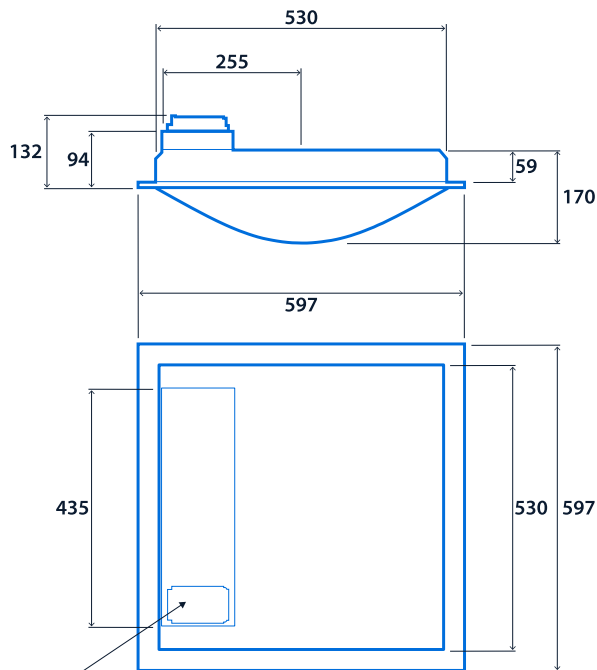

Up to IP40 (IP20 above ceiling)

Up to IK09

Up to 150.6 LL/CW

TM66 circularity score 2.7

Specification

Mounting	Recessed Surface Suspended	IP rating	Up to IP40 (IP20 above ceiling)
Impact rating	Up to IK09	Nominal size	600 x 600 mm
Max presence detection height	8 m		

Power

LED power	15 W - 33 W	Circuit power	18 W - 37 W
-----------	-------------	---------------	-------------

LED characteristics

CRI	80+	Colour temperature	4000 K
Rated life (hours)	100 K - L90/B10		

Compliance

UKCA	Yes	CE	Yes
Energy efficiency class	This product contains a light source of energy efficiency class B	Thermoplastic rating	TP(a)

Dimensions

Recessed version

3-pole TEE (SmartScan versions)
Fast-Fix wiring enclosure (Non-dimming and DALI versions)