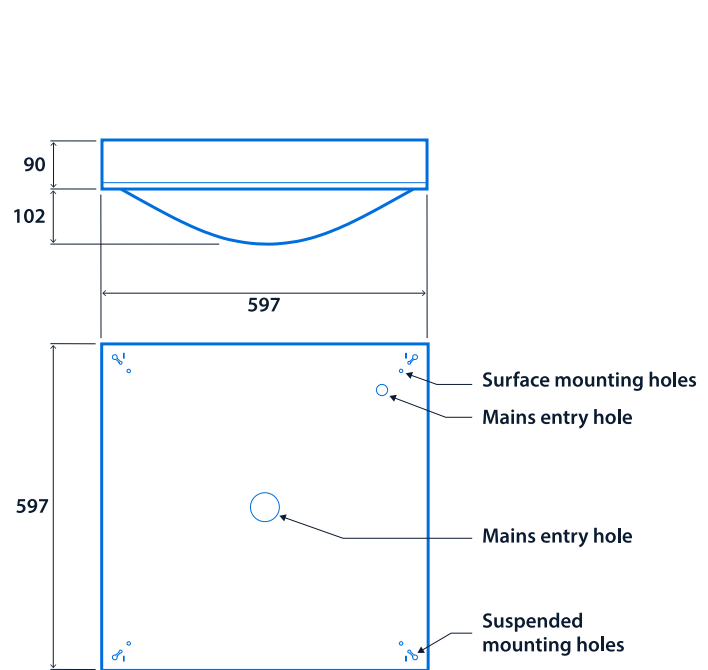

Surface/Suspended version