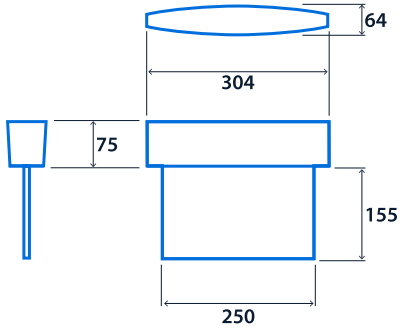

IP20

SMARTSCAN

Specification

Mounting	Surface	IP rating	IP20
----------	---------	-----------	------

Emergency data

Legend type	EURO arrow down EURO arrow left EURO arrow left / right double sided EURO arrow right ISO 7010 arrow down ISO 7010 arrow left ISO 7010 arrow left / right double sided ISO 7010 arrow right ISO 7010 arrow up	Maximum viewing distance	26 m
Emergency type	Maintained	Emergency duration	3 hours
Battery specification	Nickel Metal Hydride (NiMH)		

Power

LED power	4 W
-----------	-----

Compliance

UKCA Yes CE Yes

Dimensions

Ceiling Mounting

Wall Mounting

Cantilever Mounting