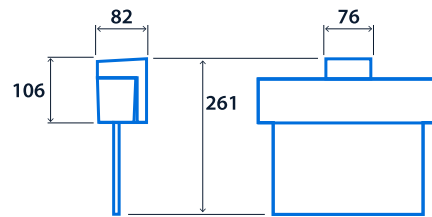

IP20

SMARTSCAN

Specification

Mounting	Surface	IP rating	IP20
----------	---------	-----------	------

Emergency data

Legend type	EURO arrow down EURO arrow left EURO arrow left / right double sided EURO arrow right ISO 7010 arrow down ISO 7010 arrow left ISO 7010 arrow left / right double sided ISO 7010 arrow right ISO 7010 arrow up	Maximum viewing distance	26 m
Emergency type	Maintained	Emergency duration	3 hours
Battery specification	Nickel Metal Hydride (NiMH)		

Power

LED power	4 W
-----------	-----

Compliance

UKCA Yes CE Yes

Dimensions

Ceiling Mounting

Wall Mounting

Cantilever Mounting