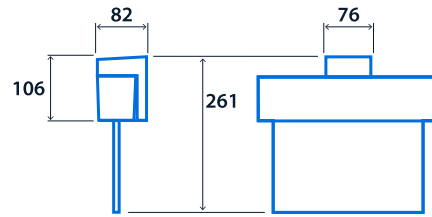

IP20

Specification

Mounting	Surface	IP rating	IP20
----------	---------	-----------	------

Emergency data

Legend type	EURO arrow down EURO arrow left EURO arrow left / right double sided EURO arrow right ISO 7010 arrow down ISO 7010 arrow left ISO 7010 arrow left / right double sided ISO 7010 arrow right ISO 7010 arrow up	Maximum viewing distance	26 m
Emergency type	Maintained	Emergency duration	3 hours
Battery specification	Nickel Metal Hydride (NiMH)		

Power

LED power	4 W
-----------	-----

Compliance

UKCA Yes CE Yes

Dimensions

Ceiling Mounting

Wall Mounting

Cantilever Mounting