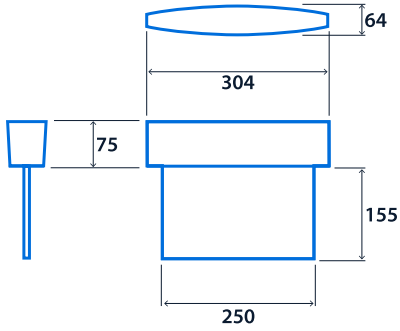

IP20

Specification

Mounting	Surface	IP rating	IP20
----------	---------	-----------	------

Emergency data

Legend type	EURO arrow down EURO arrow left EURO arrow left / right double sided EURO arrow right ISO 7010 arrow down ISO 7010 arrow left ISO 7010 arrow left / right double sided ISO 7010 arrow right ISO 7010 arrow up	Maximum viewing distance	26 m
Emergency type	Maintained	Emergency duration	3 hours
Battery specification	Nickel Metal Hydride (NiMH)		

Power

LED power	4 W
-----------	-----

Compliance

UKCA Yes CE Yes

Dimensions

Ceiling Mounting

Wall Mounting

Cantilever Mounting