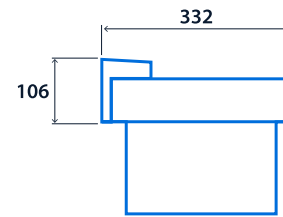

IP20

SMARTSCAN

Specification

Mounting	Surface	IP rating	IP20
----------	---------	-----------	------

Emergency data

Legend type	EURO arrow down EURO arrow left EURO arrow left / right double sided EURO arrow right ISO 7010 arrow down ISO 7010 arrow left ISO 7010 arrow left / right double sided ISO 7010 arrow right ISO 7010 arrow up	Maximum viewing distance	26 m
Emergency type	Maintained	Emergency duration	3 hours
Battery specification	Nickel Metal Hydride (NiMH)		

Power

LED power	4 W
-----------	-----

Compliance

UKCA Yes CE Yes

Dimensions

Ceiling Mounting

Wall Mounting

Cantilever Mounting