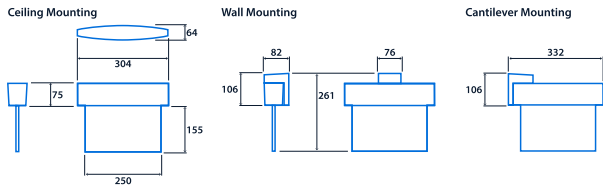

IP20

SMARTSCAN

Specification

| | | | |
|----------|---------|-----------|------|
| Mounting | Surface | IP rating | IP20 |
|----------|---------|-----------|------|

Emergency data

| | | | |
|-----------------------|---|--------------------------|---------|
| Legend type | EURO arrow down EURO arrow left EURO arrow left / right double sided EURO arrow right ISO 7010 arrow down ISO 7010 arrow left ISO 7010 arrow left / right double sided ISO 7010 arrow right ISO 7010 arrow up | Maximum viewing distance | 26 m |
| Emergency type | Maintained | Emergency duration | 3 hours |
| Battery specification | Nickel Metal Hydride (NiMH) | | |

Power

| | |
|-----------|-----|
| LED power | 4 W |
|-----------|-----|

Compliance

| | | | |
|------|-----|----|-----|
| UKCA | Yes | CE | Yes |
|------|-----|----|-----|

Dimensions

View the range

Information is correct as of 21 Dec 2024, however must not be interpreted as a guarantee of individual product performance and/or characteristics. We reserve the right to alter specifications and designs without prior notice.