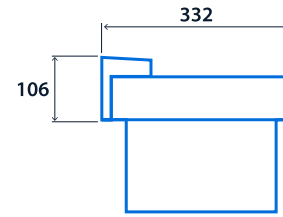

IP20

Specification

Mounting	Surface	IP rating	IP20
----------	---------	-----------	------

Emergency data

Legend type	EURO arrow down EURO arrow left EURO arrow left / right double sided EURO arrow right ISO 7010 arrow down ISO 7010 arrow left ISO 7010 arrow left / right double sided ISO 7010 arrow right ISO 7010 arrow up	Maximum viewing distance	26 m
Emergency type	Maintained	Emergency duration	3 hours
Battery specification	Nickel Metal Hydride (NiMH)		

Power

LED power	4 W
-----------	-----

Compliance

UKCA Yes CE Yes

Dimensions

Ceiling Mounting

Wall Mounting

Cantilever Mounting