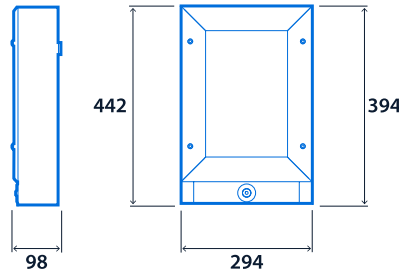

- Recessed or surface mounting options
- SmartScan wireless technology removes the need for control cabling. Ideal for retro-fit

IP65

Up to 140.1 LL/CW

SMARTSCAN

LUXGUARD

Specification

Mounting	Recessed Surface	IP rating	IP65
Max presence detection height	8 m		

Lighting

Optic	Clear cover	Lumen output	7,045 lm - 8,785 lm
Efficacy	Up to 140.1 LL/CW		

Power

LED power	46 W - 60 W	Circuit power	51 W - 66 W
-----------	-------------	---------------	-------------

LED characteristics

Minimum cut-out - 270 x 420
Maximum cut-out - 600 x 600

Surface

Click or scan here
View PSL 65 variants using
our online filtering tool

Information is correct as of 20 Jan 2025, however must not be interpreted as a guarantee of individual product performance and/or characteristics. We reserve the right to alter specifications and designs without prior notice.