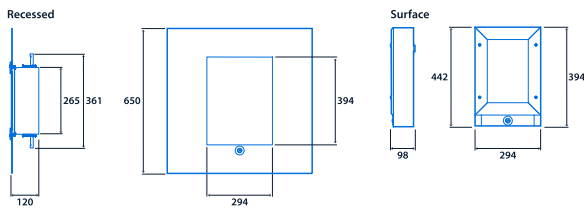

Dimensions