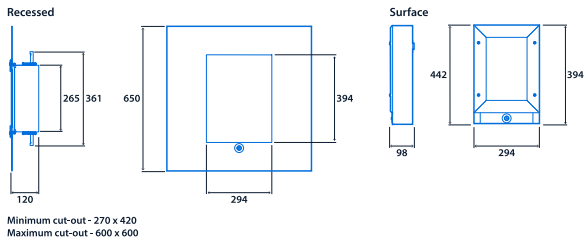

- Recessed or surface mounting options
- SmartScan wireless technology removes the need for control cabling. Ideal for retro-fit

IP65

Up to 140.1 LL/CW

Specification

Mounting	Recessed Surface	IP rating	IP65
Max presence detection height	8 m		

Lighting

Optic	Clear cover	Lumen output	7,045 lm - 8,785 lm
Efficacy	Up to 140.1 LL/CW		

Power

LED power	46 W - 60 W	Circuit power	51 W - 66 W
-----------	-------------	---------------	-------------

LED characteristics

Dimensions

View the range

Information is correct as of 21 Nov 2024, however must not be interpreted as a guarantee of individual product performance and/or characteristics. We reserve the right to alter specifications and designs without prior notice.