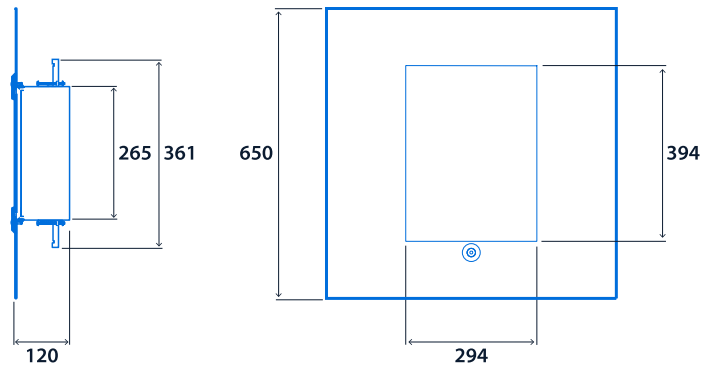

- Recessed or surface mounting options
- SmartScan wireless technology removes the need for control cabling. Ideal for retro-fit

IP65

Up to 140.1 LL/CW

SMARTSCAN

LUXGUARD

Specification

Mounting	Recessed Surface	IP rating	IP65
Max presence detection height	8 m		

Lighting

Optic	Clear cover	Lumen output	7,045 lm - 8,785 lm
Efficacy	Up to 140.1 LL/CW		

Power

LED power	46 W - 60 W	Circuit power	51 W - 66 W
-----------	-------------	---------------	-------------

LED characteristics

Minimum cut-out - 270 x 420
Maximum cut-out - 600 x 600

Surface

Click or scan here
View PSL 65 variants using
our online filtering tool

Information is correct as of 20 Jan 2025, however must not be interpreted as a guarantee of individual product performance and/or characteristics. We reserve the right to alter specifications and designs without prior notice.