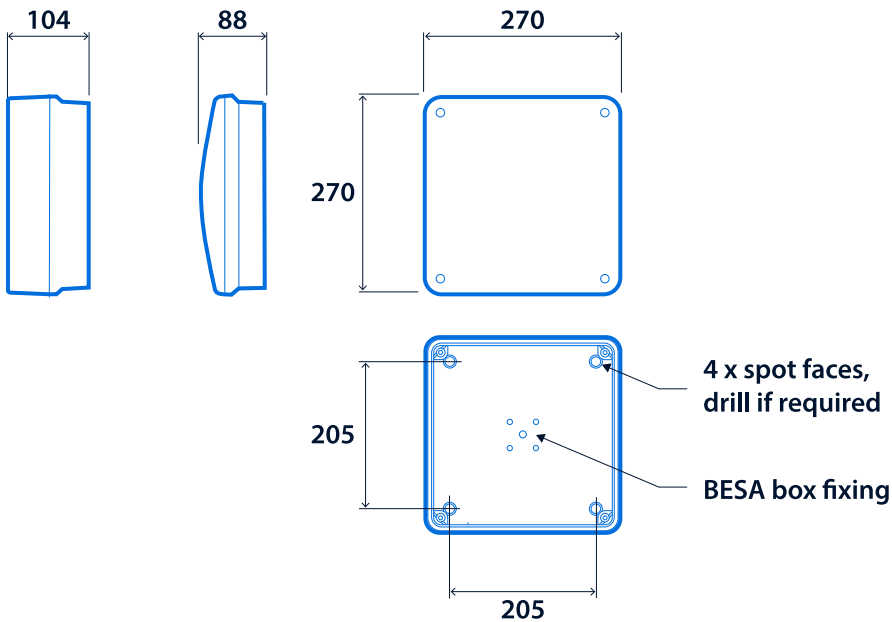

LED characteristics

CRI	80+	Colour temperature	4000 K
Rated life (hours)	100 K - L80/B10		

Compliance

UKCA	Yes	CE	Yes
Energy efficiency class	This product contains a light source of energy efficiency class B	MOD compliance	JSP482 Chapter 8 Document for 'Category C' areas

Dimensions

Satin cover

Low profile satin cover