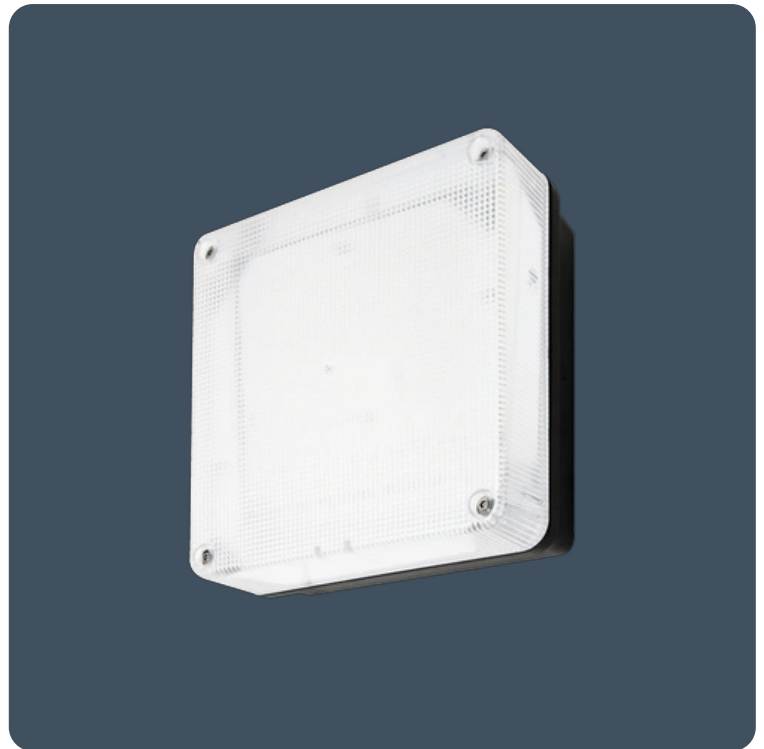

## Vandal-resistant luminaires

Luminaires suitable for internal or external use. Strong high-pressure die-cast aluminium body with flame-retardant polycarbonate cover. Photocell, SmartScan Radar and maintained emergency versions available.

Applications: security areas, precincts, subways, passages and corridors.

- Tamper-resistant cover screws as standard
- Optional photocell control
- Optional bezel trim for semi-recessed mounting
- Complies with M.O.D. JSP482 Chapter 8 Document for 'Category C' areas
- Microwave presence detector option with stand-by light level feature
- SmartScan wireless technology removes the need for control cabling. Ideal for retro-fit

Notes: Photocell options are not suitable for semi-recessed or cornice mounting

IP65

IK11

Up to 125.4 LL/CW

SMARTSCAN

LUXGUARD

## Lighting

Optic	Low profile satin cover Satin cover	Lumen output	1,645 lm - 2,395 lm
Efficacy	Up to 125.4 LL/CW		