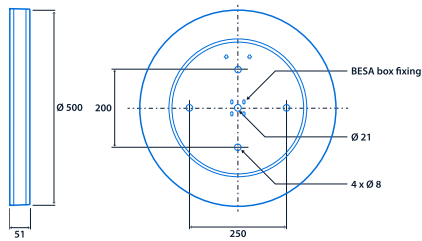

Specification

Mounting	Surface	IP rating	IP40
Impact rating	IK09	Max presence detection height	8 m

Lighting

Optic	Clear cover	Lumen output	1,665 lm - 3,685 lm
Efficacy	Up to 142.4 LL/CW		

Emergency data

Emergency lumen output	340 lm	Emergency type	Maintained
Emergency duration	3 hours	Battery specification	Nickel Metal Hydride (NiMH)

Power

LED power	10 W - 24 W	Circuit power	13 W - 27 W
-----------	-------------	---------------	-------------

LED characteristics

CRI	80+	Colour temperature	4000 K
Rated life (hours)	90 K - L80/B10		

Compliance

Dimensions

View the range

Information is correct as of 22 Oct 2024, however must not be interpreted as a guarantee of individual product performance and/or characteristics. We reserve the right to alter specifications and designs without prior notice.