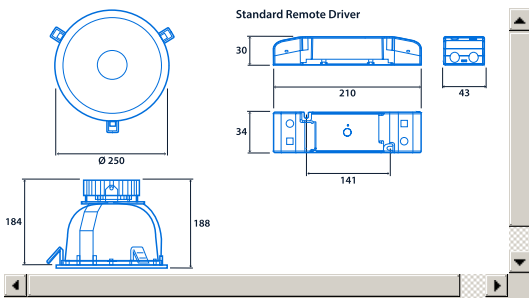

Lumen output	2,015 lm - 3,085 lm	Efficacy	Up to 108.2 LL/CW
--------------	---------------------	----------	-------------------

Power

LED power	17 W - 26 W	Circuit power	20 W - 30 W
-----------	-------------	---------------	-------------

Dimensions

View the
range

Information is correct as of 30 Dec 2024, however must not be interpreted as a guarantee of individual product performance and/or characteristics. We reserve the right to alter specifications and designs without prior notice.