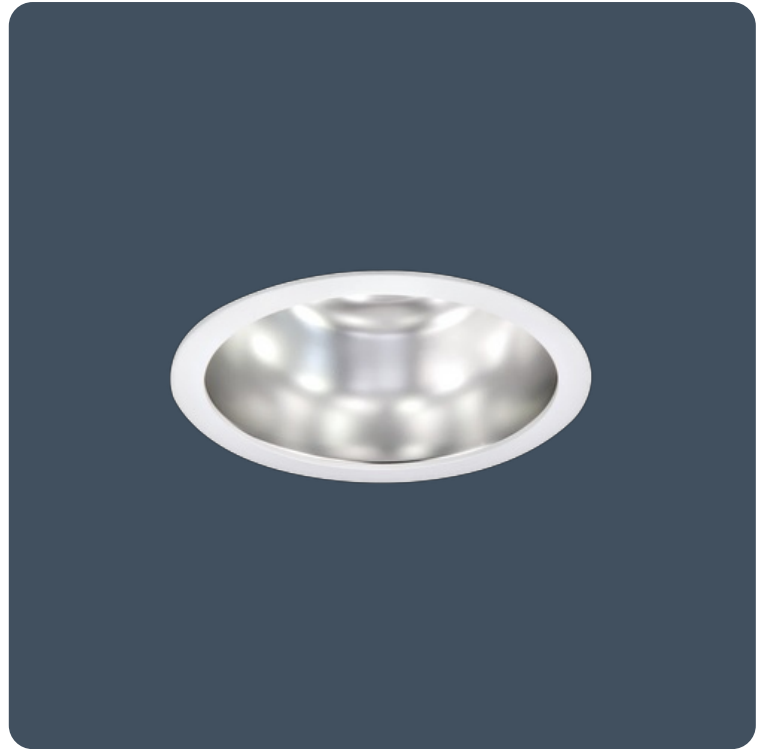

## Broad - Circular recessed downlights

Recessed luminaires finished satin white with spun aluminium reflector. High output circular downlights for double height ceilings.

Applications: Offices, reception areas, atriums, public buildings and retail.

- Broad distribution reflector
- Sprung suspension arms for rapid installation
- Supplied with remote gear unit fitted with 2 m lead
- Luminaires can be supplied pre-wired with a purpose made 1 m connection lead for plugging directly into the Smart Hub

Notes: Black and silver finishes available to special order (minimum order quantity applies)

IP20

Up to 108.2 LL/CW