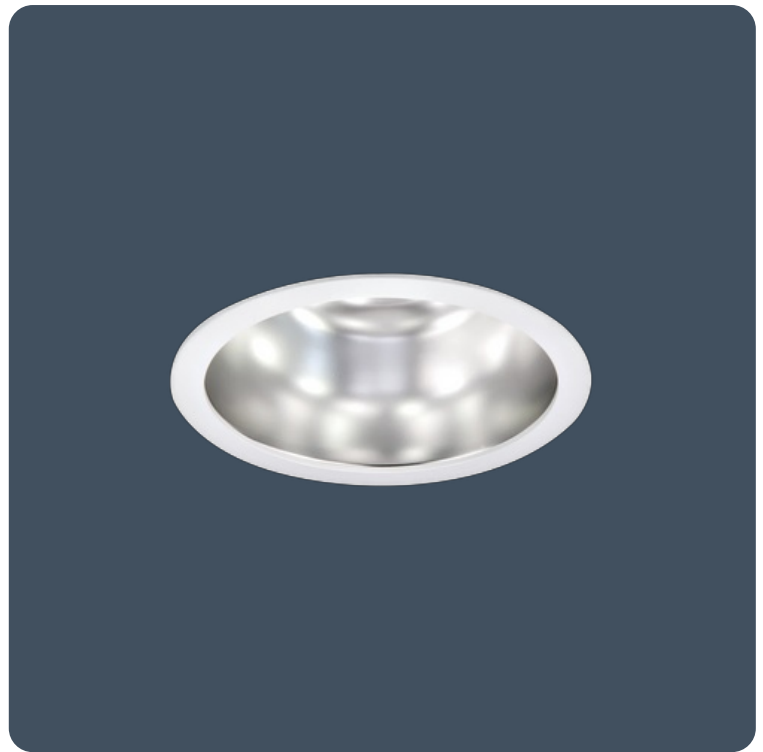

## Broad - Circular recessed downlights

Recessed luminaires finished satin white with spun aluminium reflector. High output circular downlights for double height ceilings.

Applications: Offices, reception areas, atriums, public buildings and retail.

- Broad distribution reflector
- Sprung suspension arms for rapid installation
- Supplied with remote gear unit fitted with 2 m lead
- Luminaires can be supplied pre-wired with a purpose made 1 m connection lead for plugging directly into the Smart Hub

Notes: Black and silver finishes available to special order (minimum order quantity applies)

IP20

Up to 108.2 LL/CW