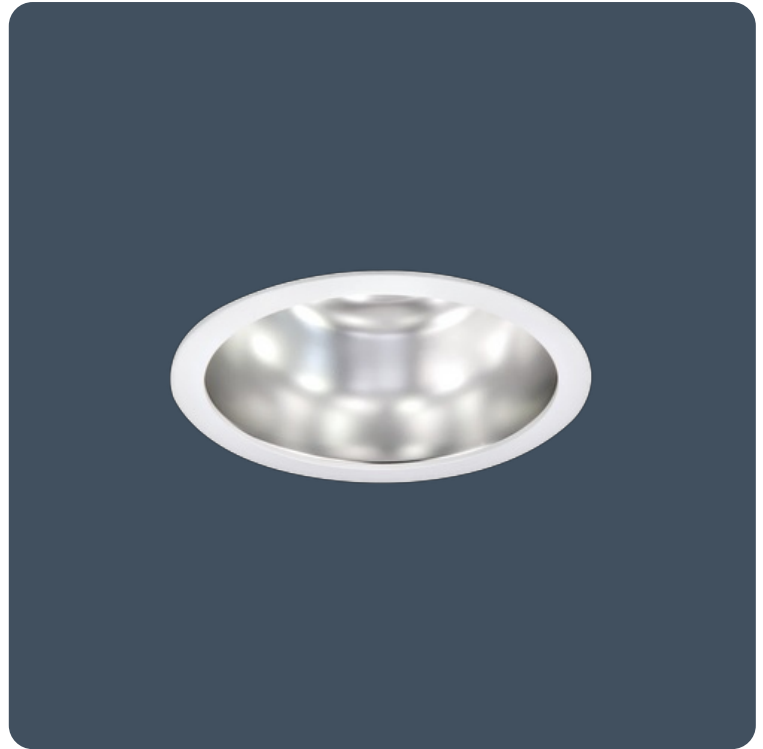

Broad - Circular recessed downlights

Recessed luminaires finished satin white with spun aluminium reflector. High output circular downlights for double height ceilings.

Applications: Offices, reception areas, atriums, public buildings and retail.

- Broad distribution reflector
- Sprung suspension arms for rapid installation
- Supplied with remote gear unit fitted with 2 m lead
- Luminaires can be supplied pre-wired with a purpose made 1 m connection lead for plugging directly into the Smart Hub

Notes: Black and silver finishes available to special order (minimum order quantity applies)

IP20

Up to 108.2 LL/CW

Specification

Mounting	Recessed	IP rating	IP20
----------	----------	-----------	------

Lighting