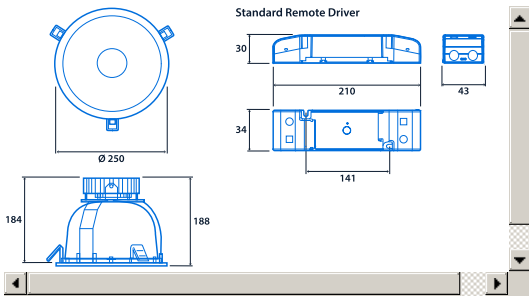

### Lighting

Lumen output	2,015 lm - 3,085 lm	Efficacy	Up to 108.2 LL/CW
--------------	---------------------	----------	-------------------

## Dimensions

View the  
range

Information is correct as of 21 Nov 2024, however must not be interpreted as a guarantee of individual product performance and/or characteristics. We reserve the right to alter specifications and designs without prior notice.