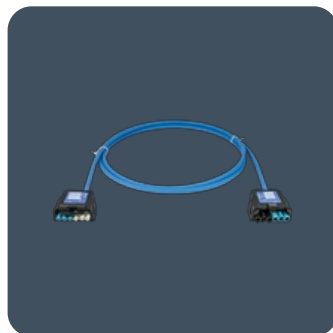

Compliance

UKCA Yes CE Yes