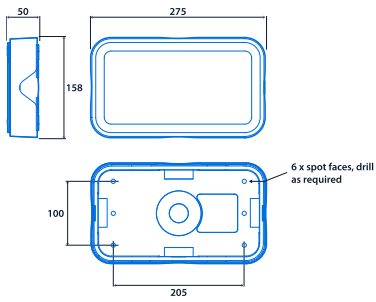

IP65

IK10

Up to 78.3 LL/CW

Specification

Mounting	Surface	IP rating	IP65
Impact rating	IK10		

Lighting

Lumen output	230 lm - 235 lm	Efficacy	Up to 78.3 LL/CW
--------------	-----------------	----------	------------------

Emergency data

Maximum viewing distance	22 m	Emergency type	Maintained (wire link may be removed to enable non-maintained operation)
Emergency duration	3 hours	Battery specification	Nickel Metal Hydride (NiMH)

Power

LED power	2 W	Circuit power	3 W
-----------	-----	---------------	-----

Compliance

UKCA	Yes	CE	Yes
Ball impact resistance	DIN EN 18032 Part 3 and DIN VDE 0710 Part 13		

Dimensions

View the
range

Information is correct as of 21 Dec 2024, however must not be interpreted as a guarantee of individual product performance and/or characteristics. We reserve the right to alter specifications and designs without prior notice.