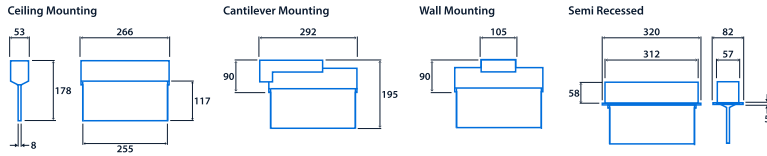

IP40

0 LL/CW

SMARTSCAN

Specification

Mounting	Surface	IP rating	IP40
----------	---------	-----------	------

Emergency data

Legend type	EURO arrow down EURO arrow left EURO arrow left / right double sided EURO arrow right ISO 7010 arrow down ISO 7010 arrow left ISO 7010 arrow left / right double sided ISO 7010 arrow right ISO 7010 arrow up	Maximum viewing distance	19.5 m
Emergency type	Maintained (wire link may be removed to enable non-maintained operation)	Emergency duration	3 hours
Battery specification	Nickel Metal Hydride (NiMH)		

Power

LED power	1 W	Circuit power	1 W
-----------	-----	---------------	-----

Compliance

UKCA	Yes	CE	Yes
------	-----	----	-----

Dimensions

View the range

Information is correct as of 21 Dec 2024, however must not be interpreted as a guarantee of individual product performance and/or characteristics. We reserve the right to alter specifications and designs without prior notice.