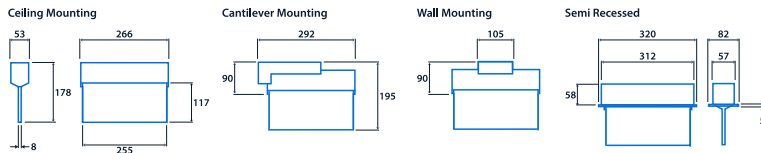

IP40

0 LL/CW

Specification

Mounting	Surface	IP rating	IP40
----------	---------	-----------	------

Emergency data

Legend type	EURO arrow down EURO arrow left EURO arrow left / right double sided EURO arrow right ISO 7010 arrow down ISO 7010 arrow left ISO 7010 arrow left / right double sided ISO 7010 arrow right ISO 7010 arrow up	Maximum viewing distance	19.5 m
Emergency type	Maintained (wire link may be removed to enable non-maintained operation)	Emergency duration	3 hours
Battery specification	Nickel Metal Hydride (NiMH)		

Dimensions

View the range

Information is correct as of 21 Nov 2024, however must not be interpreted as a guarantee of individual product performance and/or characteristics. We reserve the right to alter specifications and designs without prior notice.