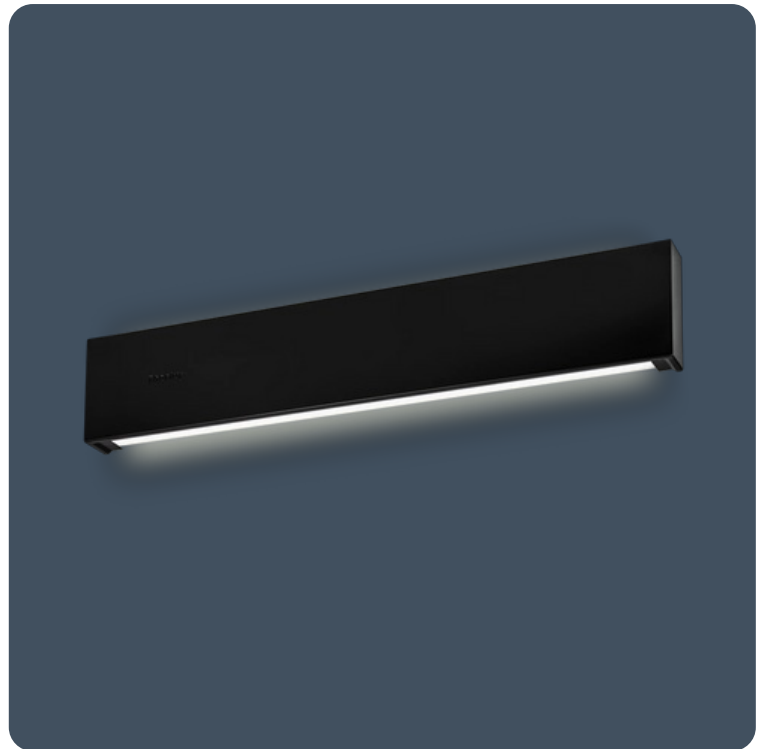

## Wall mounted up and downlighters

Wall mounted linear luminaires with upward and downward light component. Steel body finished in either white or black with opal polycarbonate diffusers. Can be mounted vertically as well as horizontally. Kast is ideal for corridors or stairwell applications.

Applications: corridors, stairwells, reception areas, meeting rooms, offices.

- Can be mounted horizontally or vertically
- Integral emergency and SmartScan emergency options
- SmartScan wireless technology removes the need for control cabling. Ideal for retrofit