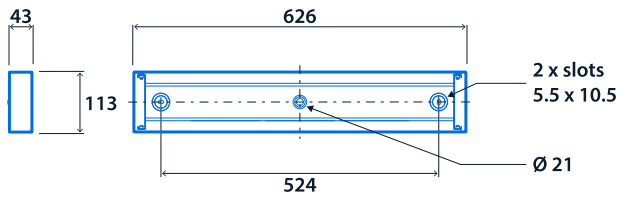

IP40

IK10

Up to 130 LL/CW

SMARTSCAN

LUXGUARD

Specification

Mounting	Surface	IP rating	IP40
Impact rating	IK10	Max presence detection height	8 m

Lighting

Power

LED power	10 W - 20 W	Circuit power	12 W - 22 W
-----------	-------------	---------------	-------------

LED characteristics

CRI	80+	Colour temperature	4000 K
Rated life (hours)	67 K - L80/B10		

Compliance

UKCA	Yes	CE	Yes
Energy efficiency class	This product contains a light source of energy efficiency class B		

Dimensions

Click or scan here
View Kast variants using our
online filtering tool

Information is correct as of 30 Jan 2025, however must not be interpreted as a guarantee of individual product performance and/or characteristics. We reserve the right to alter specifications and designs without prior notice.