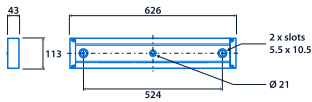

IP40

IK10

Up to 130 LL/CW

Specification

Mounting	Surface	IP rating	IP40
Impact rating	IK10	Max presence detection height	8 m

Lighting

Optic	Opal diffuser	Lumen output	1,455 lm - 2,860 lm
Efficacy	Up to 130 LL/CW		

Emergency data

Emergency lumen output	385 lm	Emergency type	Maintained
Emergency duration	3 hours	Battery specification	Nickel Metal Hydride (NiMH)

Power

LED power	10 W - 20 W	Circuit power	12 W - 22 W
-----------	-------------	---------------	-------------

Dimensions

View the range

Information is correct as of 27 Dec 2024, however must not be interpreted as a guarantee of individual product performance and/or characteristics. We reserve the right to alter specifications and designs without prior notice.