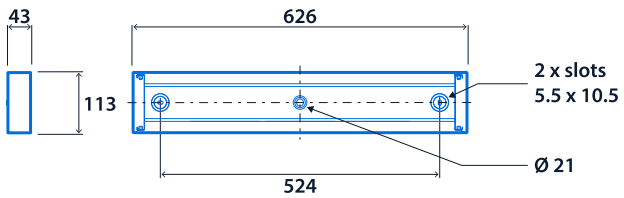

LED characteristics

CRI	80+	Colour temperature	4000 K
Rated life (hours)	67 K - L80/B10		

Compliance

UKCA	Yes	CE	Yes
Energy efficiency class	This product contains a light source of energy efficiency class B		

Dimensions