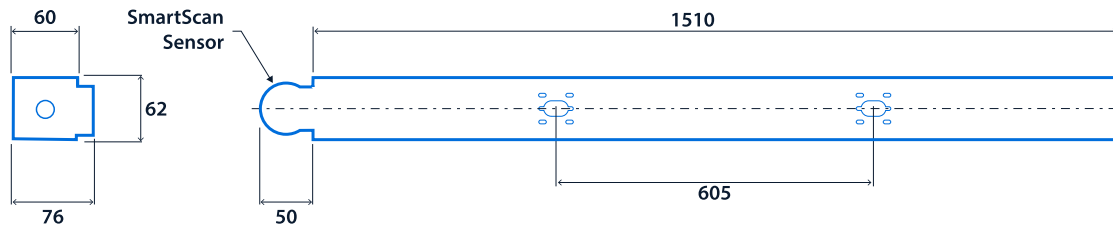

Dimensions

Narrow Body

Wide Body

Narrow body

Wide body

Click or scan here
View Kanby LED Controller variants using our online filtering tool

Information is correct as of 22 Feb 2025, however must not be interpreted as a guarantee of individual product performance and/or characteristics. We reserve the right to alter specifications and designs without prior notice.