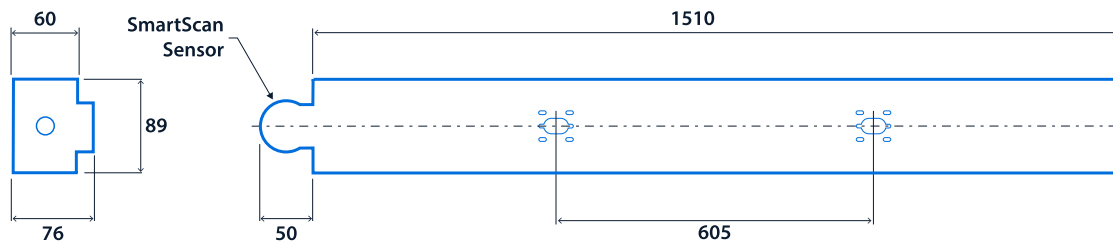

Dimensions

Narrow Body

Wide Body

Narrow body

Wide body

Click or scan here
View Kanby LED Controller variants using our online filtering tool

Information is correct as of 22 Feb 2025, however must not be interpreted as a guarantee of individual product performance and/or characteristics. We reserve the right to alter specifications and designs without prior notice.