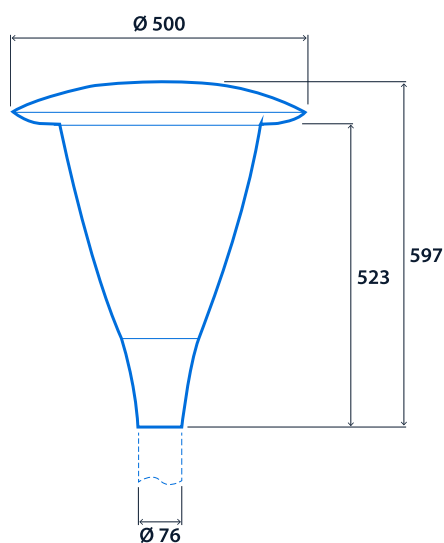

IP66

IK10

Up to 120 LL/CW

Specification

Mounting	Column	IP rating	IP66
Impact rating	IK10	Windage rating	0.14 m ²

Lighting

Optic	Clear cover	Lumen output	4,320 lm - 6,825 lm
Efficacy	Up to 120 LL/CW		

Power

LED power	31 W - 52 W	Circuit power	36 W - 61 W
-----------	-------------	---------------	-------------

LED characteristics

CRI	70+	Colour temperature	4000 K
Rated life (hours)	100 K - L90/B10		

Compliance

UKCA	Yes	CE	Yes
Energy efficiency class	This product contains a light source of energy efficiency class D		

Dimensions

Click or scan here
View Juno A variants using
our online filtering tool

Juno A

and designs without prior notice.