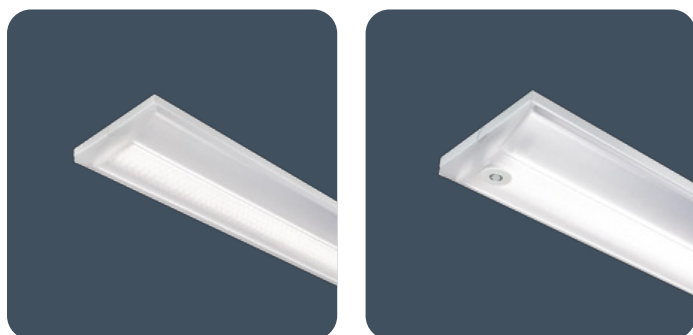

1500 versions