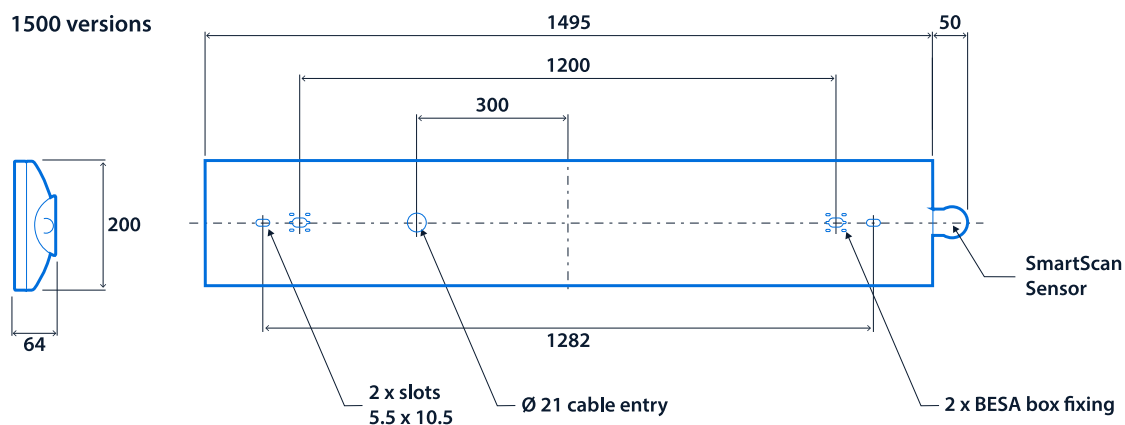

Power

| | | | |
|-----------|-------------|---------------|-------------|
| LED power | 14 W - 43 W | Circuit power | 18 W - 50 W |
|-----------|-------------|---------------|-------------|

LED characteristics

| | | | |
|--------------------|----------------|--------------------|--------|
| CRI | 80+ | Colour temperature | 4000 K |
| Rated life (hours) | 67 K - L80/B10 | | |

Compliance

| | | | |
|-------------------------|---|----|-----|
| UKCA | Yes | CE | Yes |
| Energy efficiency class | This product contains a light source of energy efficiency class A | | |

Dimensions

1200 versions

1500 versions

Click or scan here
View Jubilee-XL variants
using our online filtering tool

Information is correct as of 22 Feb 2025, however must not be interpreted as a guarantee of individual product performance and/or characteristics. We reserve the right to alter specifications and designs without prior notice.