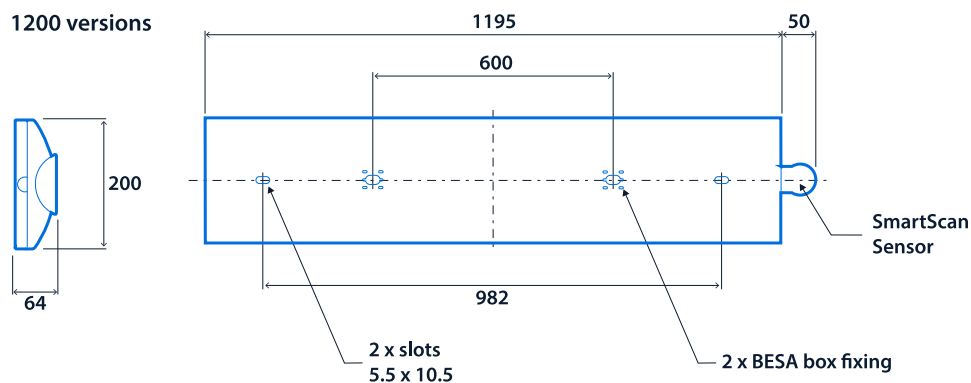

LED characteristics

CRI	80+	Colour temperature	4000 K
Rated life (hours)	67 K - L80/B10		

Compliance

UKCA	Yes	CE	Yes
Energy efficiency class	This product contains a light source of energy efficiency class A		

Dimensions

1200 versions