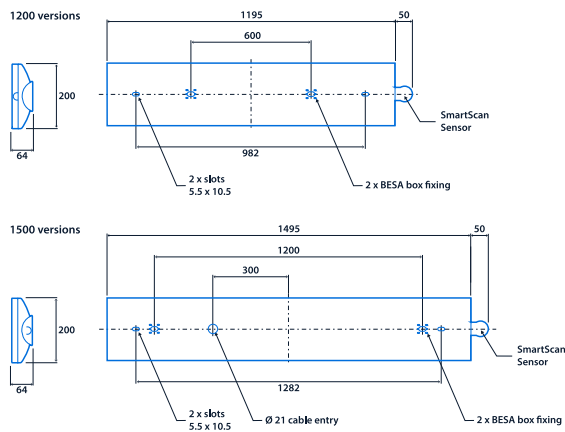

## Power

LED power	14 W - 43 W	Circuit power	18 W - 50 W
-----------	-------------	---------------	-------------

## Dimensions

View the range

Information is correct as of 22 Oct 2024, however must not be interpreted as a guarantee of individual product performance and/or characteristics. We reserve the right to alter specifications and designs without prior notice.