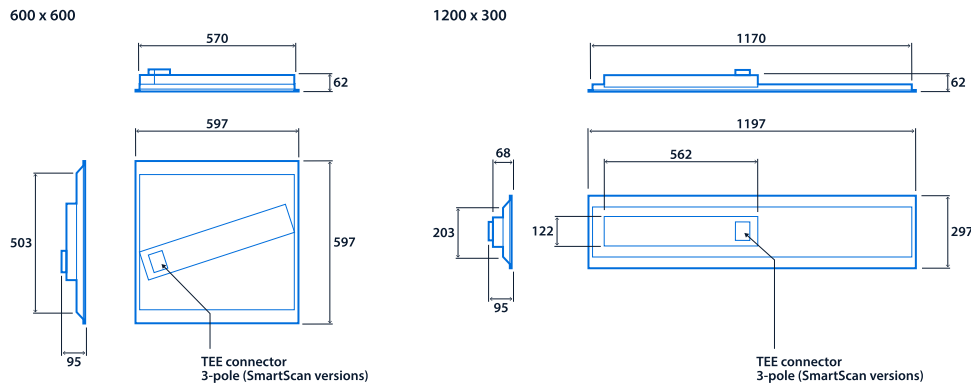

Notes: Bespoke sizes available to special order

IP40 (IP20 above ceiling)

Up to 137.7 LL/CW

SMARTSCAN

LUXGUARD

Specification

Mounting	Recessed	IP rating	IP40 (IP20 above ceiling)
Nominal size	600 x 600 mm 1200 x 300 mm	Max presence detection height	8 m

Power

LED power	23 W - 37 W	Circuit power	26 W - 39 W
-----------	-------------	---------------	-------------

LED characteristics

CRI	80+	Colour temperature	4000 K
Rated life (hours)	67 K - L80/B10		

Compliance

UKCA	Yes	CE	Yes
Energy efficiency class	This product contains a light source of Thermoplastic rating energy efficiency class A		TP(a)

Dimensions

View the range

Information is correct as of 22 Dec 2024, however must not be interpreted as a guarantee of individual product performance and/or characteristics. We reserve the right to alter specifications and designs without prior notice.