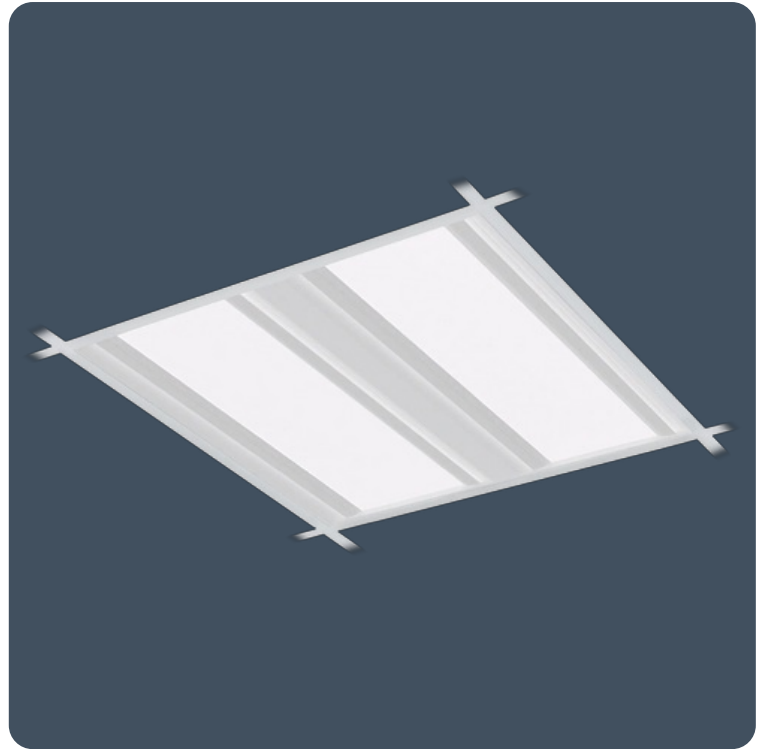

Air-handling low-glare recessed luminaires

The Hyline is a high quality edge-lit luminaire suitable for recessed lay-in ceilings. The homogeneously lit fire-retardant nanoprism diffuser aids compliance with LG7. Concealed air-handling vents allow airflow of up to 40 litres per second without any loss of performance.

In need of a bespoke solution?

Hyline can be supplied in a myriad of sizes and configurations to suit different ceiling types, including SAS120, 130 and 330 ceilings. Please contact the Thorlux Technical Services department for further information.

- Low glare optics for EN12464-1 / LG7 (<math><3000\text{cd/m}^2 @ 65^\circ</math>) or opal diffuser option
- Versions suitable for SAS120, 130 and 330 ceilings available to special order
- Air-handling as standard
- Edge-lit diffuser technology eliminates visible LEDs
- SmartScan wireless technology removes the need for control cabling. Ideal for retro-fit

Notes: Bespoke sizes available to special order

IP40 (IP20 above ceiling)

Up to 137.7 LL/CW

SMARTSCAN

LUXGUARD

Specification

Mounting	Recessed	IP rating	IP40 (IP20 above ceiling)
Nominal size	600 x 600 mm 1200 x 300 mm	Max presence detection height	8 m