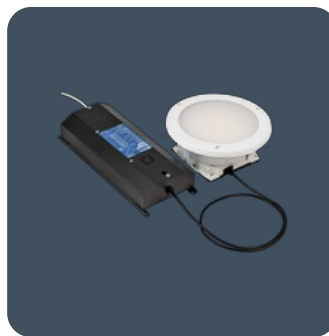

LED characteristics

CRI	80+	Colour temperature	4000 K
Rated life (hours)	63 K - L80/B10		

Compliance

UKCA	Yes	CE	Yes
Energy efficiency class	This product contains a light source of energy efficiency class C		

Dimensions