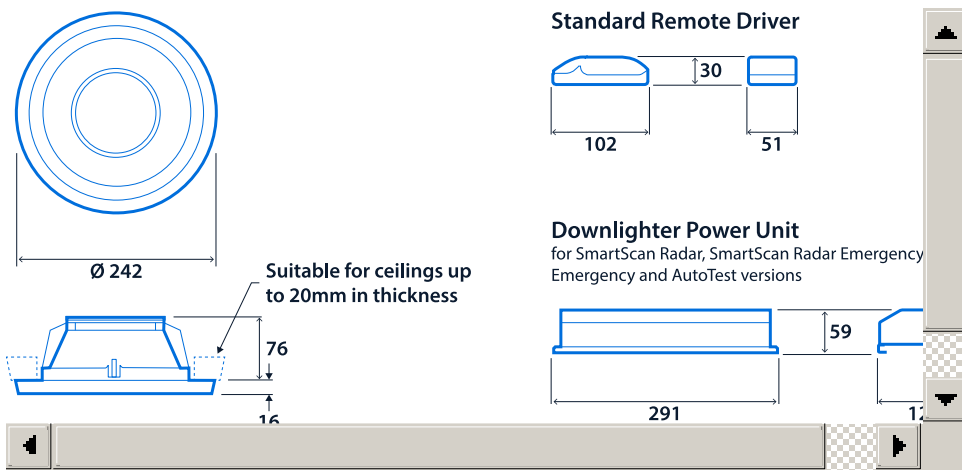

### Lighting

Optic	Clear cover Satin cover	Lumen output	835 lm - 1,940 lm
Efficacy	Up to 106.5 LL/CW		

### Power

LED power	8 W - 16 W	Circuit power	10 W - 19 W
-----------	------------	---------------	-------------

## Dimensions