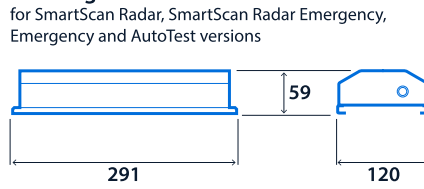

Standard Remote Driver

Downlighter Power Unit