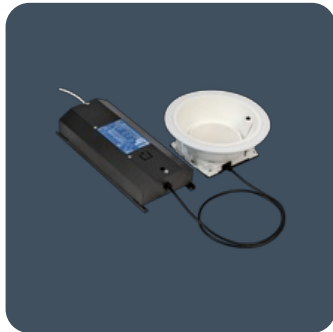

IP65 clear glass

Click or scan here
View G3 variants using our
online filtering tool