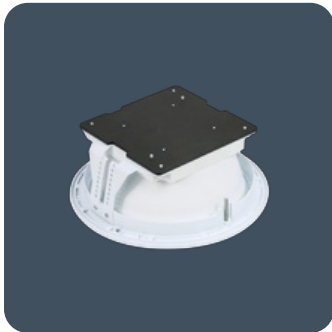

## Circular LED recessed downlighters

Recessed luminaires with injection moulded reflector finished white. Open reflector, IP40, impact rated and IP65 versions available alongside decorative drop glass versions.

Applications: Offices, corridors, reception areas, toilets and retail.

- Toughened/safety drop glass attachments provide a measure of light on the ceiling
- Optional reinforcing board with centre cut aperture
- Supplied with remote gear unit fitted with 2 m supply lead
- SmartScan Radar versions fitted with TEE connector for LCM wiring
- CRI 90 option available to special order
- SmartScan wireless technology removes the need for control cabling. Ideal for retro-fit

### Specification

Mounting	Recessed	IP rating	Up to IP65 (IP20 above ceiling)
Impact rating	IK10	Max presence detection height	4 m

Frosted inner drop glass

Light green tinted halo

IK10 polycarbonate

IP65 clear glass

IP65 frosted glass

IP65 / IK10 clear polycarbonate

**Click or scan here**  
View G3 variants using our  
online filtering tool