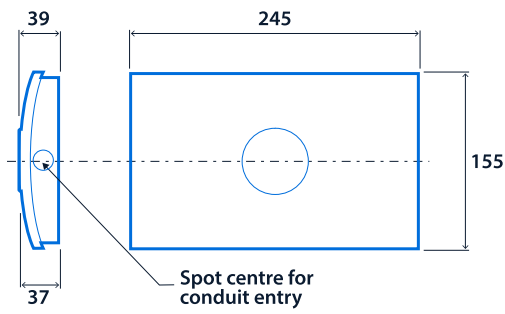

Up to IP66 0 LL/CW SMARTSCAN

Specification

Mounting	Surface	IP rating	Up to IP66
----------	---------	-----------	------------

Emergency data

Emergency lumen output	555 lm - 565 lm	Emergency type	Non-maintained
Emergency duration	3 hours	Battery specification	Nickel Metal Hydride (NiMH)

Power

LED power	4 W	Circuit power	4 W
-----------	-----	---------------	-----

Compliance

UKCA	Yes	CE	Yes
------	-----	----	-----

Dimensions

Square body

Circular body

Click or scan here