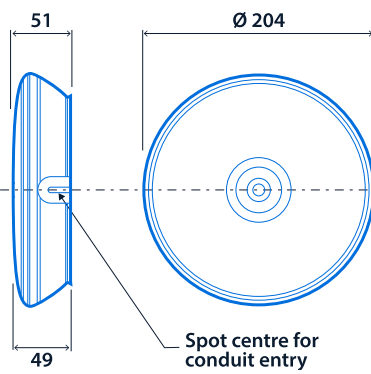

Up to IP66 0 LL/CW SMARTSCAN

Specification

Mounting	Surface	IP rating	Up to IP66
----------	---------	-----------	------------

Emergency data

Emergency lumen output	555 lm - 565 lm	Emergency type	Non-maintained
Emergency duration	3 hours	Battery specification	Nickel Metal Hydride (NiMH)

Power

LED power	4 W	Circuit power	4 W
-----------	-----	---------------	-----

Compliance

UKCA	Yes	CE	Yes
------	-----	----	-----

Dimensions

Square body

Circular body

Click or scan here