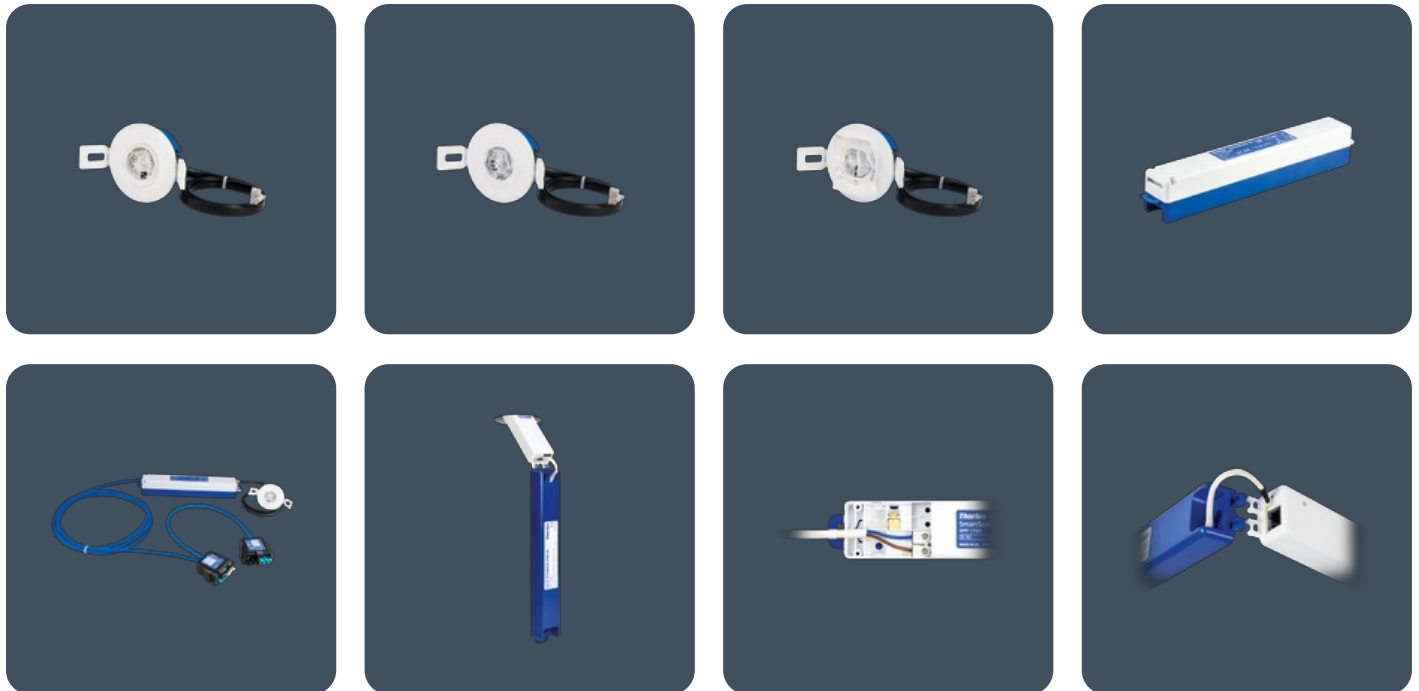

Control Module and ECO-Power Pack are articulated for easy placement through a small cut hole. The two items may be clipped on top of each other for space saving.

* Emergency versions only