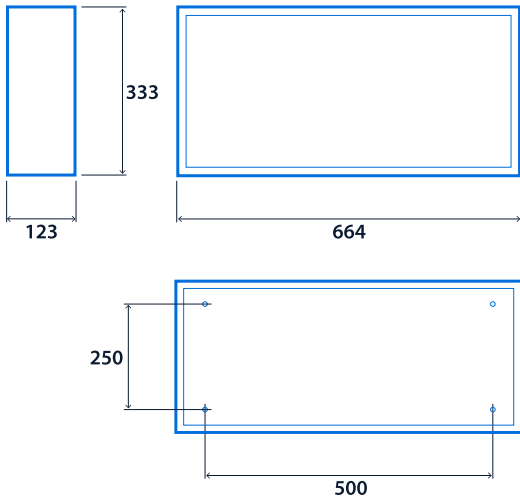

### Power

LED power	3 W	Circuit power	4 W - 4.5 W
-----------	-----	---------------	-------------

## Dimensions

**Click or scan here**  
View Exit Sign XL variants  
using our online filtering tool

Information is correct as of 22 Feb 2025, however must not be interpreted as a guarantee of individual product performance and/or characteristics. We reserve the right to alter specifications and designs without prior notice.