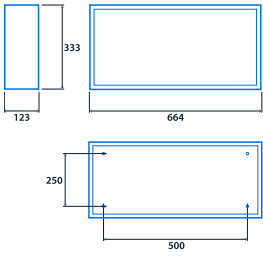

Specification

Mounting	Surface	IP rating	IP20
----------	---------	-----------	------

Emergency data

Legend type	ISO 7010 arrow down ISO 7010 arrow left ISO 7010 arrow right ISO 7010 arrow up	Maximum viewing distance	60 m
Emergency type	Maintained (wire link may be removed to enable non-maintained operation)	Emergency duration	3 hours
Battery specification	Nickel Metal Hydride (NiMH)		

Power

LED power	3 W	Circuit power	4 W - 4.5 W
-----------	-----	---------------	-------------

LED characteristics

Colour temperature	4000 K		
--------------------	--------	--	--

Compliance

UKCA	Yes	CE	Yes
------	-----	----	-----

Dimensions

View the
range

Information is correct as of 30 Dec 2024, however must not be interpreted as a guarantee of individual product performance and/or characteristics. We reserve the right to alter specifications and designs without prior notice.