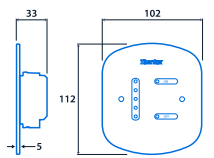

- 5 mm impact-resistant polycarbonate panel with touch-sensitive control
- Touch-sensitive controls for dim level and on/off
- Panel secured using tamper-resistant T10 pin Torx screws (supplied with tool)
- Suitable to control DALI luminaires
- Maximum 25 ballasts
- Standard United Kingdom surface or recessed single-gang switch box (recommended depth of 45mm).

IK10

Specification

Impact rating **IK10**

Compliance

UKCA **Yes** CE **Yes**

Dimensions

NOTE: Single gang pattress depth min. 45mm

View the
range