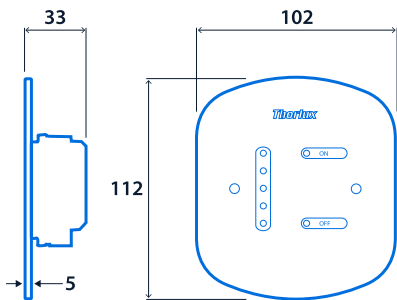

- 5 mm impact-resistant polycarbonate panel with touch-sensitive control
- Touch-sensitive controls for dim level and on/off
- Panel secured using tamper-resistant T10 pin Torx screws (supplied with tool)
- Suitable to control DALI luminaires
- Maximum 25 ballasts
- Standard United Kingdom surface or recessed single-gang switch box (recommended depth of 45mm).

IK10

Specification

Impact rating **IK10**

Compliance

UKCA **Yes** CE **Yes**

Dimensions

NOTE: Single gang pattress depth min. 45mm

Eco Touch AL