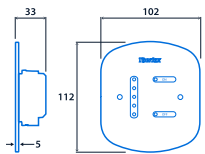

- 5 mm impact-resistant polycarbonate panel with touch-sensitive control
- Touch-sensitive controls for dim level and on/off
- Panel secured using tamper-resistant T10 pin Torx screws (supplied with tool)
- Suitable to control DALI luminaires
- Maximum 25 ballasts
- Standard United Kingdom surface or recessed single-gang switch box (recommended depth of 45mm).

IK10

Specification

Impact rating **IK10**

Dimensions

NOTE: Single gang pattress depth min. 45mm

Information is correct as of 21 Nov 2024, however must not be interpreted as a guarantee of individual product performance and/or characteristics. We reserve the right to alter specifications and designs without prior notice.