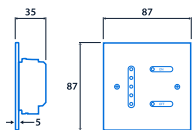

Manual switching and dimming of DALI luminaires

Impact resistant manual switching and dimming of DALI luminaires.

- 5 mm impact-resistant polycarbonate panel with touch-sensitive control
- Touch-sensitive controls for dim level and on/off
- Suitable to control DALI luminaires
- Maximum 25 drivers

Notes: Add 'A' suffix to luminaire catalogue number for DALI ballast

Compliance

UKCA Yes CE Yes

Dimensions

NOTE: Single gang pattress depth min. 45mm

View the range

Information is correct as of 21 Dec 2024, however must not be interpreted as a guarantee of individual product performance and/or characteristics. We reserve the right to alter specifications and designs without prior notice.