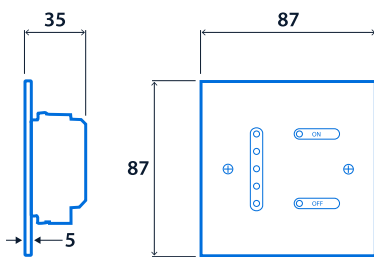

Manual switching and dimming of DALI luminaires

Impact resistant manual switching and dimming of DALI luminaires.

- 5 mm impact-resistant polycarbonate panel with touch-sensitive control
- Touch-sensitive controls for dim level and on/off
- Suitable to control DALI luminaires
- Maximum 25 drivers

Notes: Add 'A' suffix to luminaire catalogue number for DALI ballast

Compliance

UKCA	Yes	CE	Yes
------	-----	----	-----

Dimensions

NOTE: Single gang pattress depth min. 45mm

Eco Touch

Click or scan here
View Eco Touch variants
using our online filtering tool