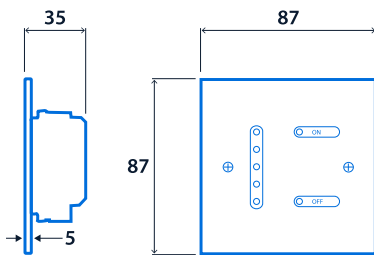

Manual switching and dimming of DALI luminaires

Impact resistant manual switching and dimming of DALI luminaires.

- 5 mm impact-resistant polycarbonate panel with touch-sensitive control
- Touch-sensitive controls for dim level and on/off
- Suitable to control DALI luminaires
- Maximum 25 drivers

Notes: Add 'A' suffix to luminaire catalogue number for DALI ballast

Compliance

UKCA	Yes	CE	Yes
------	-----	----	-----

Dimensions

NOTE: Single gang pattress depth min. 45mm

Eco Touch

Click or scan here
View Eco Touch variants
using our online filtering tool