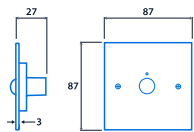

- Polycarbonate panel with integral PIR
- Fits a single gang, UK style, 35 mm pattress
- Connects to either the Eco-Controller (ECO 9345) or Eco-Touch (ECO 16151)

IP20

Specification

IP rating IP20

Dimensions

NOTE: Single gang pattress depth min. 35mm

View the range

Information is correct as of 21 Nov 2024, however must not be interpreted as a guarantee of individual product performance and/or characteristics. We reserve the right to alter specifications and designs without prior notice.