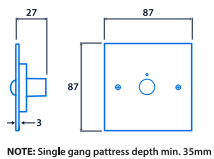

Dimensions