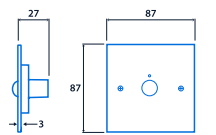

- Polycarbonate panel with integral PIR
- Fits a single gang, UK style, 35 mm pattress
- Connects to either the Eco-Controller (ECO 9345) or Eco-Touch (ECO 16151)

IP20

Specification

IP rating IP20

Compliance

UKCA Yes CE Yes

Dimensions

NOTE: Single gang pattress depth min. 35mm

Eco Sensor PIR Wall / Ceiling Mounted

View the
range

Information is correct as of 21 Dec 2024, however must not be interpreted as a guarantee of individual product performance and/or characteristics. We reserve the right to alter specifications and designs without prior notice.