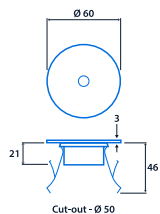

- Recessed PIR for ceiling heights up to 4 m
- Low voltage connection using 6 m RJ45 lead with stripped ends (supplied)
- Multiple sensors can be linked using RJ45 extension leads
- Connects to the Eco-Controller (ECO 9345) via low-voltage connection

IP43

Specification

IP rating **IP43**

Dimensions

View the range

Information is correct as of 21 Nov 2024, however must not be interpreted as a guarantee of individual product performance and/or characteristics. We reserve the right to alter specifications and designs without prior notice.