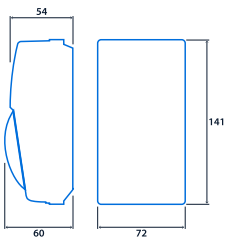

Wall mounted passive infra-red detectors

Passive infra-red detectors for wall mounting in corridors or large open plan spaces. For use with the ECO-Controller.

- Detection coverage up to 15 m
- Simple to install - Wall mounted at 1.5 - 2.5 m height
- Weatherproof - Classified IP54
- Connects to the Eco-Controller (ECO 9345) via low-voltage connection

IP54

Specification

IP rating **IP54**

Dimensions

View the
range

Information is correct as of 21 Nov 2024, however must not be interpreted as a guarantee of individual product performance and/or characteristics. We reserve the right to alter specifications and designs without prior notice.