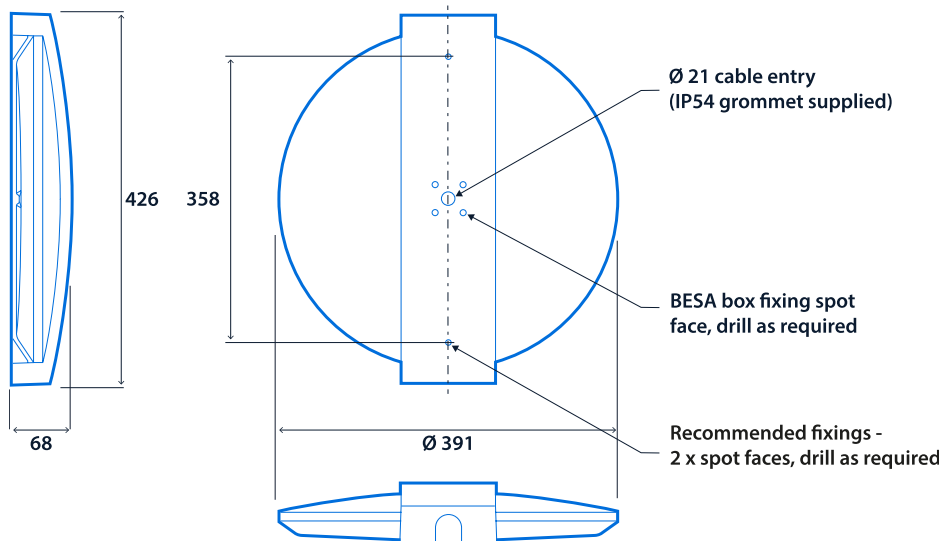

IP54

IK09

132.6 LL/CW

Specification

Mounting	Surface	IP rating	IP54
Impact rating	IK09	Max presence detection height	8 m

Lighting

Optic	Satin sparkle cover	Lumen output	3,050 lm
Efficacy	132.6 LL/CW		

Emergency data

Emergency lumen output	205 lm	Emergency type	Maintained
Emergency duration	3 hours	Battery specification	Nickel Metal Hydride (NiMH)

Power

LED power	20 W	Circuit power	23 W
-----------	------	---------------	------

Dimensions

Clara 360

Click or scan here
View Clara 360 variants using
our online filtering tool

Information is correct as of 12 Mar 2025, however must not be interpreted as a guarantee of individual product performance and/or characteristics. We reserve the right to alter specifications and designs without prior notice.