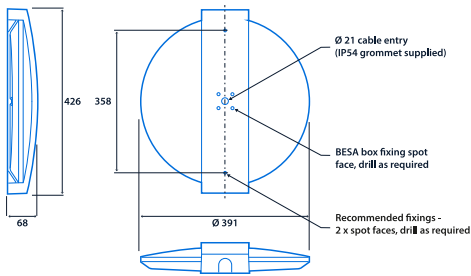

IP54

IK09

132.6 LL/CW

SMARTSCAN

LUXGUARD

Specification

Mounting	Surface	IP rating	IP54
Impact rating	IK09	Max presence detection height	8 m

Lighting

Power

LED power	20 W	Circuit power	23 W
-----------	------	---------------	------

LED characteristics

CRI	80+	Colour temperature	4000 K
Rated life (hours)	100 K - L80/B10		

Compliance

UKCA	Yes	CE	Yes
Energy efficiency class	This product contains a light source of energy efficiency class B		

Dimensions

View the range

Information is correct as of 30 Dec 2024, however must not be interpreted as a guarantee of individual product performance and/or characteristics. We reserve the right to alter specifications and designs without prior notice.