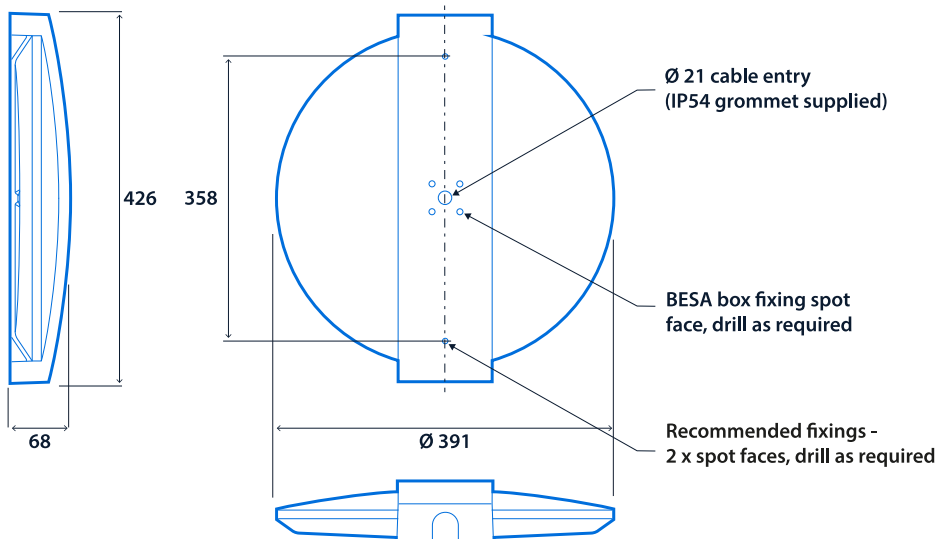

IP54

IK09

132.6 LL/CW

Specification

Mounting	Surface	IP rating	IP54
Impact rating	IK09	Max presence detection height	8 m

Lighting

Optic	Satin sparkle cover	Lumen output	3,050 lm
Efficacy	132.6 LL/CW		

Emergency data

Emergency lumen output	205 lm	Emergency type	Maintained
Emergency duration	3 hours	Battery specification	Nickel Metal Hydride (NiMH)

Power

LED power	20 W	Circuit power	23 W
-----------	------	---------------	------

Dimensions

Clara 360

Click or scan here
View Clara 360 variants using
our online filtering tool

Information is correct as of 02 Feb 2025, however must not be interpreted as a guarantee of individual product performance and/or characteristics. We reserve the right to alter specifications and designs without prior notice.