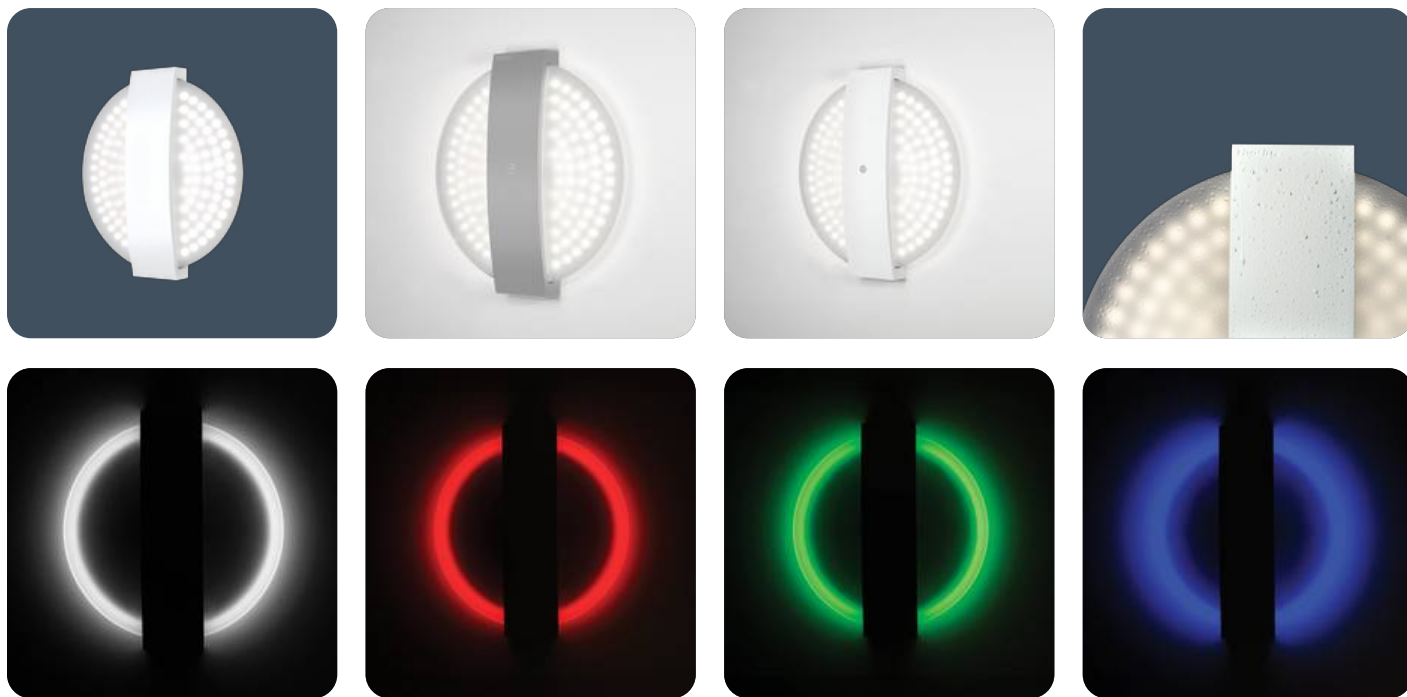

Clara 360

Click or scan here
View Clara 360 variants using
our online filtering tool