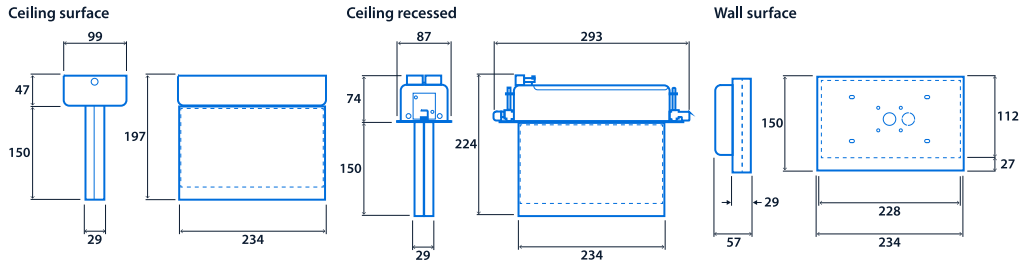

Notes: Double sided legend option only available on ceiling mounting versions

Specification

Mounting	Recessed Surface	IP rating	IP40
----------	------------------	-----------	------

Emergency data

Legend type	ISO 7010 arrow down ISO 7010 arrow left ISO 7010 arrow left / right double sided ISO 7010 arrow right ISO 7010 arrow up	Maximum viewing distance	23 m
Emergency type	Maintained (wire link may be removed to enable non-maintained operation)	Emergency duration	3 hours
Battery specification	Lithium Iron Phosphate (LiFePO4)		

Power

LED power	3 W
-----------	-----

Compliance

SmartScan wireless standards compliance

Europe: EN 300 220-1 V2.4.1/ EN 301 489-3 V1.6.1. Australasia: ACMA 2014 Radio Communication Standard 2014. Thorlux Patented Wireless Technology - GB2575724

Dimensions

View the range

Information is correct as of 23 Nov 2024, however must not be interpreted as a guarantee of individual product performance and/or characteristics. We reserve the right to alter specifications and designs without prior notice.