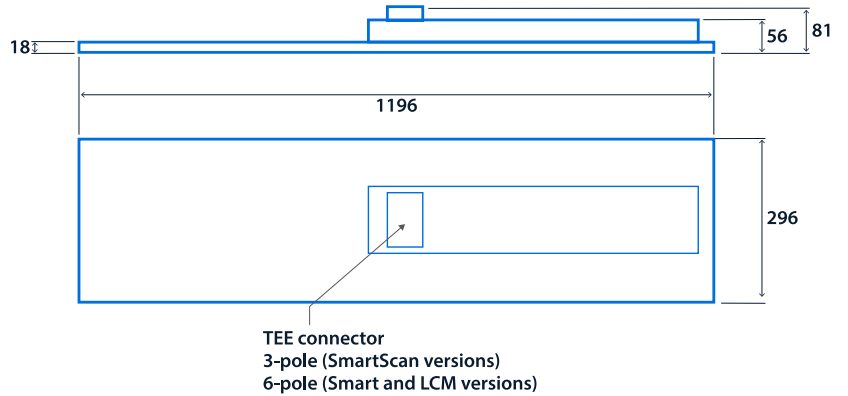

Power

LED power	16 W - 51 W	Circuit power	19 W - 59 W
-----------	-------------	---------------	-------------

LED characteristics

CRI	80+	Colour temperature	4000 K
Rated life (hours)	67 K - L80/B10		

Compliance

UKCA	Yes	CE	Yes
Energy efficiency class	This product contains a light source of energy efficiency class B	Thermoplastic rating	TP(a)

Dimensions

600 x 600

1200 x 300

Radiance Recessed

Click or scan here
View Radiance Recessed variants using our online filtering tool