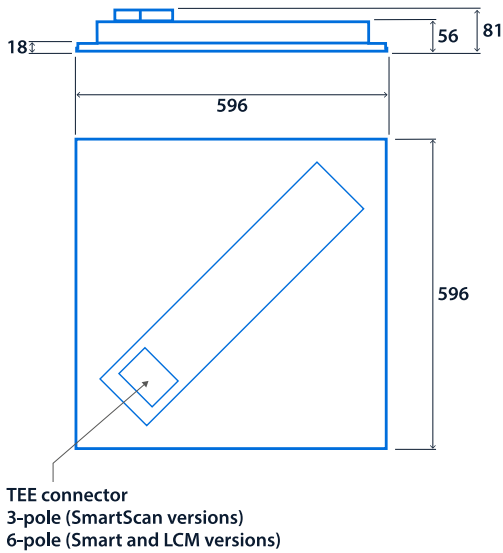

Notes: High colour rendering CRI 90+ and 1200 x 600 versions available to special order

IP44 (IP20 above ceiling)

IK08

Up to 133.2 LL/CW

Specification

Mounting	Recessed	IP rating	IP44 (IP20 above ceiling)
Impact rating	IK08	Nominal size	600 x 600 mm 1200 x 300 mm
Max presence detection height	8 m		

Power

LED power	16 W - 51 W	Circuit power	19 W - 59 W
-----------	-------------	---------------	-------------

LED characteristics

CRI	80+	Colour temperature	4000 K
Rated life (hours)	67 K - L80/B10		

Compliance

UKCA	Yes	CE	Yes
Energy efficiency class	This product contains a light source of energy efficiency class B	Thermoplastic rating	TP(a)

Dimensions

600 x 600

1200 x 300

Radiance Recessed

Click or scan here
View Radiance Recessed variants using our online filtering tool