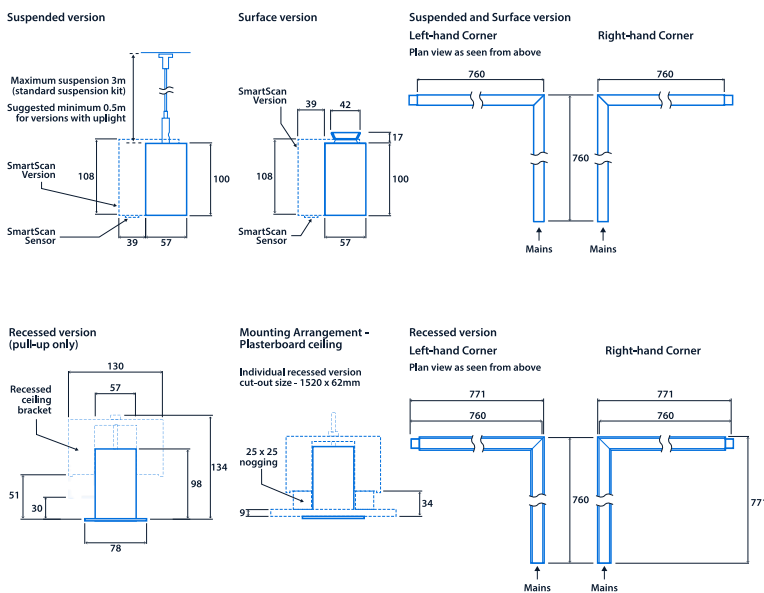

Emergency data

Emergency lumen output	140 lm - 235 lm	Emergency type	Maintained
Emergency duration	3 hours	Battery specification	Nickel Metal Hydride (NiMH)

Power

LED power	17 W - 90 W	Circuit power	20 W - 106 W
-----------	-------------	---------------	--------------

Dimensions

View the range

Information is correct as of 22 Oct 2024, however must not be interpreted as a guarantee of individual product performance and/or characteristics. We reserve the right to alter specifications and designs without prior notice.