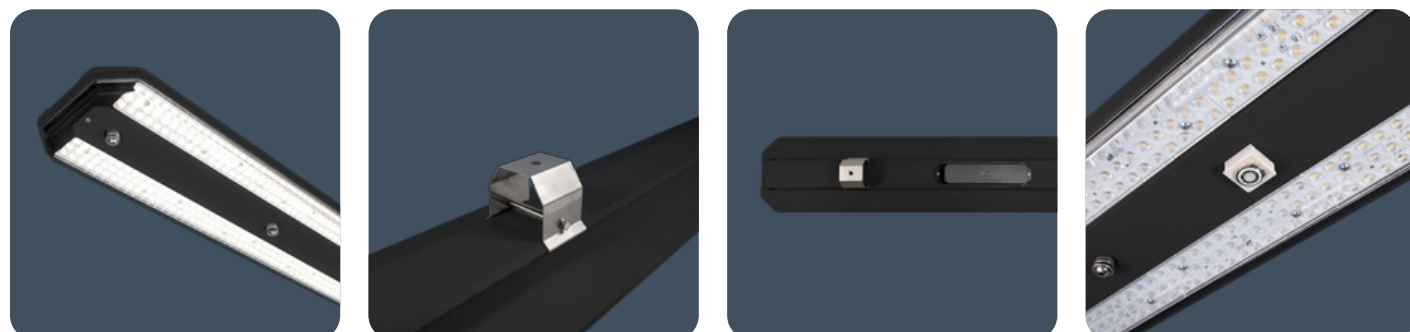

Power

LED power	101 W - 212 W	Circuit power	110 W - 217 W

LED characteristics

CRI	80+	Colour temperature	4000 K
Rated life (hours)	100 K - L70/B10		

Compliance

UKCA	Yes	CE	Yes
Energy efficiency class	This product contains a light source of energy efficiency class B	Ball impact resistance	DIN EN 18032 Part 3 and DIN VDE 0710 Part 13

Dimensions