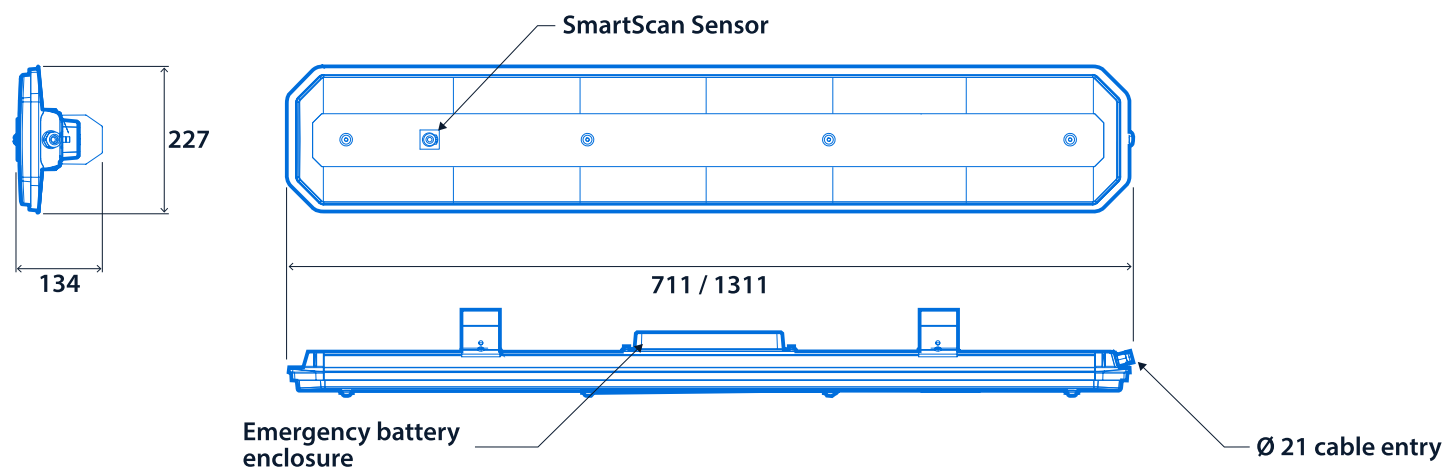

Power

LED power	101 W - 212 W	Circuit power	110 W - 217 W

LED characteristics

CRI	80+	Colour temperature	4000 K
Rated life (hours)	100 K - L70/B10		

Compliance

UKCA	Yes	CE	Yes
Energy efficiency class	This product contains a light source of energy efficiency class B	Ball impact resistance	DIN EN 18032 Part 3 and DIN VDE 0710 Part 13

Dimensions