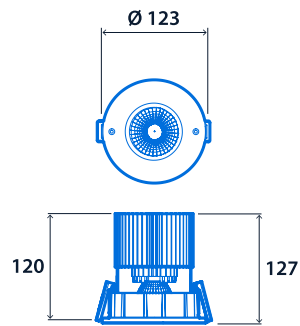

IP65 Version

Cut-out - Ø 110
Minimum ceiling void - 140