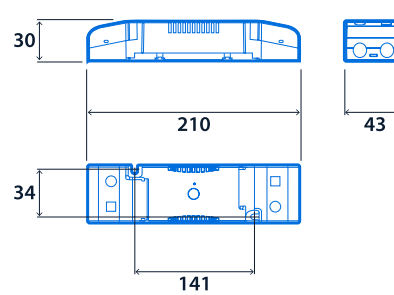

Standard Remote Driver

Click or scan here
View Tego variants using our
online filtering tool