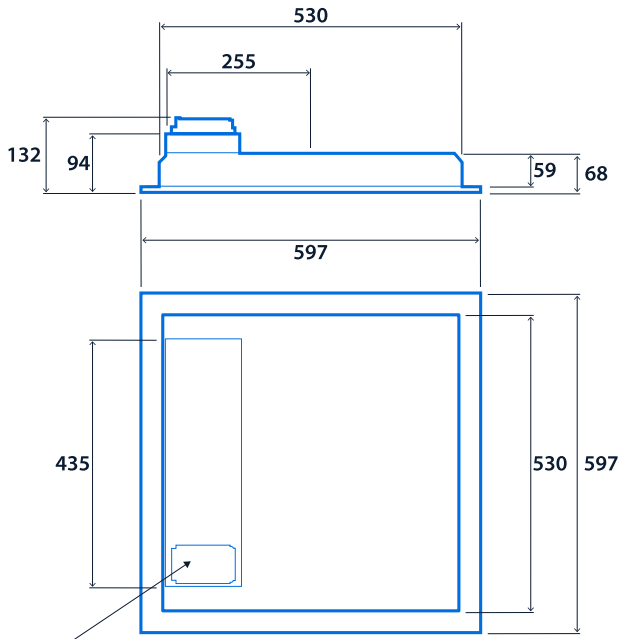

Up to IP54 (IP20 above ceiling)
Up to IK09
Up to 153.1 LL/CW
SMARTSCAN
LUXGUARD
TM66 circularity score 2.7

Specification

Mounting	Recessed Surface Suspended	IP rating	Up to IP54 (IP20 above ceiling)
Impact rating	Up to IK09	Nominal size	600 x 600 mm 1200 x 300 mm
Max presence detection height	8 m		

Power

LED power	15 W - 34 W	Circuit power	18 W - 38 W
-----------	-------------	---------------	-------------

LED characteristics

CRI	80+	Colour temperature	4000 K
Rated life (hours)	Up to 100 K - L90/B10		

Compliance

UKCA	Yes	CE	Yes
Energy efficiency class	This product contains a light source of energy efficiency class B	Thermoplastic rating	TP(a)

Dimensions

Recessed version 600 x 600

3-pole TEE (SmartScan versions)
Fast-Fix wiring enclosure (Non-dimming and DALI versions)

Surface/Suspended version 600 x 600

Recessed version 1200 x 300

3-pole TEE (SmartScan versions)
Fast-Fix wiring enclosure (Non-dimming and DALI versions)

Click or scan here
View SkyGlo variants using
our online filtering tool