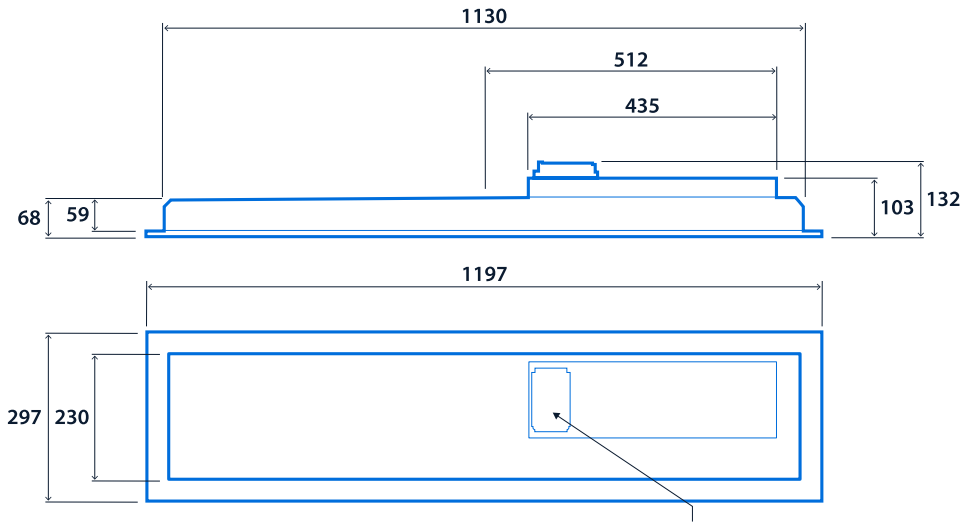

Power

LED power	15 W - 34 W	Circuit power	18 W - 38 W
-----------	-------------	---------------	-------------

LED characteristics

CRI	80+	Colour temperature	4000 K
Rated life (hours)	Up to 100 K - L90/B10		

Compliance

UKCA	Yes	CE	Yes
Energy efficiency class	This product contains a light source of energy efficiency class B	Thermoplastic rating	TP(a)

Dimensions

Recessed version 600 x 600

3-pole TEE (SmartScan versions)
Fast-Fix wiring enclosure (Non-dimming and DALI versions)

Surface/Suspended version 600 x 600

Recessed version 1200 x 300

3-pole TEE (SmartScan versions)
Fast-Fix wiring enclosure (Non-dimming and DALI versions)

Click or scan here
View SkyGlo variants using
our online filtering tool