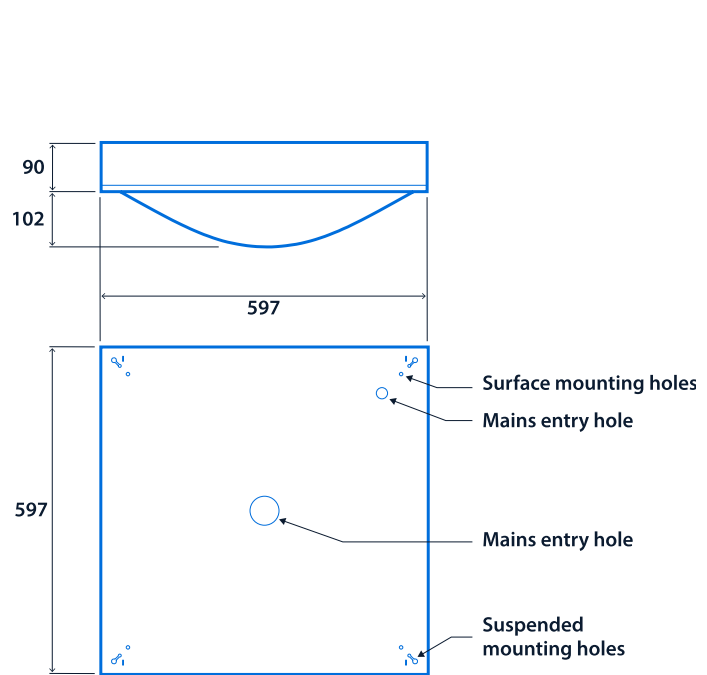

Up to IP40 (IP20 above ceiling)

Up to IK09

Up to 150.6 LL/CW

TM66 circularity score 2.7

Specification

Mounting	Recessed Surface Suspended	IP rating	Up to IP40 (IP20 above ceiling)
Impact rating	Up to IK09	Nominal size	600 x 600 mm
Max presence detection height	8 m		

Power

LED power	15 W - 33 W	Circuit power	18 W - 37 W
-----------	-------------	---------------	-------------

LED characteristics

CRI	80+	Colour temperature	4000 K
Rated life (hours)	100 K - L90/B10		

Compliance

UKCA	Yes	CE	Yes
Energy efficiency class	This product contains a light source of energy efficiency class B	Thermoplastic rating	TP(a)

Dimensions

Recessed version

Surface/Suspended version

3-pole TEE (SmartScan versions)
Fast-Fix wiring enclosure (Non-dimming and DALI versions)