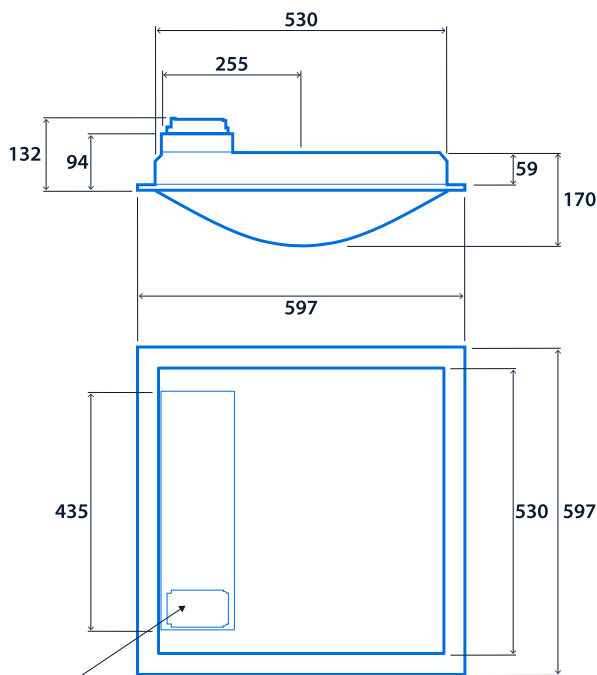

Up to IP40 (IP20 above ceiling)

Up to IK09

Up to 150.6 LL/CW

TM66 circularity score 2.7

Specification

Mounting	Recessed Surface Suspended	IP rating	Up to IP40 (IP20 above ceiling)
Impact rating	Up to IK09	Nominal size	600 x 600 mm
Max presence detection height	8 m		

Power

LED power	15 W - 33 W	Circuit power	18 W - 37 W
-----------	-------------	---------------	-------------

LED characteristics

CRI	80+	Colour temperature	4000 K
Rated life (hours)	100 K - L90/B10		

Compliance

UKCA	Yes	CE	Yes
Energy efficiency class	This product contains a light source of energy efficiency class B	Thermoplastic rating	TP(a)

Dimensions

Recessed version

Surface/Suspended version

3-pole TEE (SmartScan versions)
Fast-Fix wiring enclosure (Non-dimming and DALI versions)