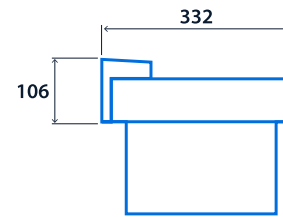

Specification

Mounting	Surface	IP rating	IP20
----------	---------	-----------	------

Emergency data

Legend type	EURO arrow down EURO arrow left EURO arrow left / right double sided EURO arrow right ISO 7010 arrow down ISO 7010 arrow left ISO 7010 arrow left / right double sided ISO 7010 arrow right ISO 7010 arrow up	Maximum viewing distance	26 m
Emergency type	Maintained	Emergency duration	3 hours
Battery specification	Nickel Metal Hydride (NiMH)		

Power

LED power	4 W
-----------	-----

Compliance

UKCA Yes CE Yes

Dimensions

Ceiling Mounting

Wall Mounting

Cantilever Mounting