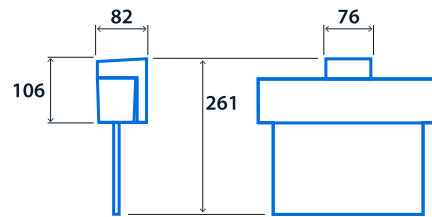

Specification

Mounting	Surface	IP rating	IP20
----------	---------	-----------	------

Emergency data

Legend type	EURO arrow down EURO arrow left EURO arrow left / right double sided EURO arrow right ISO 7010 arrow down ISO 7010 arrow left ISO 7010 arrow left / right double sided ISO 7010 arrow right ISO 7010 arrow up	Maximum viewing distance	26 m
Emergency type	Maintained	Emergency duration	3 hours
Battery specification	Nickel Metal Hydride (NiMH)		

Power

LED power	4 W
-----------	-----

Compliance

UKCA Yes CE Yes

Dimensions

Ceiling Mounting

Wall Mounting

Cantilever Mounting