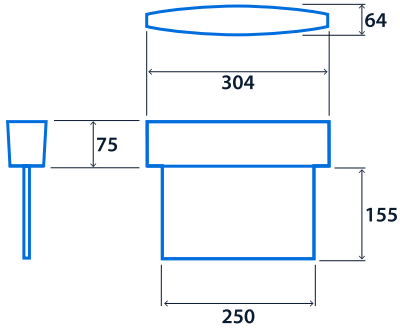

Specification

Mounting	Surface	IP rating	IP20
----------	---------	-----------	------

Emergency data

Legend type	EURO arrow down EURO arrow left EURO arrow left / right double sided EURO arrow right ISO 7010 arrow down ISO 7010 arrow left ISO 7010 arrow left / right double sided ISO 7010 arrow right ISO 7010 arrow up	Maximum viewing distance	26 m
Emergency type	Maintained	Emergency duration	3 hours
Battery specification	Nickel Metal Hydride (NiMH)		

Power

LED power	4 W
-----------	-----

Compliance

UKCA Yes CE Yes

Dimensions

Ceiling Mounting

Wall Mounting

Cantilever Mounting