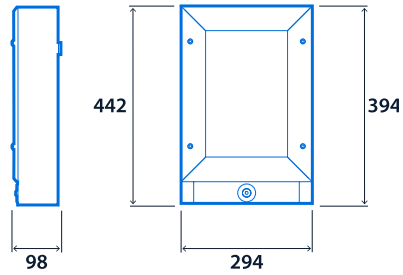

Surface

Click or scan here
View PSL 65 variants using
our online filtering tool