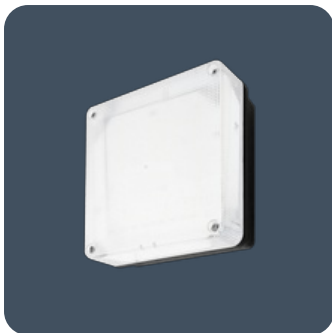

LED characteristics

CRI	80+	Colour temperature	4000 K
Rated life (hours)	100 K - L80/B10		

Compliance

UKCA	Yes	CE	Yes
Energy efficiency class	This product contains a light source of energy efficiency class B	MOD compliance	JSP482 Chapter 8 Document for 'Category C' areas

Dimensions

Satin cover

Low profile satin cover