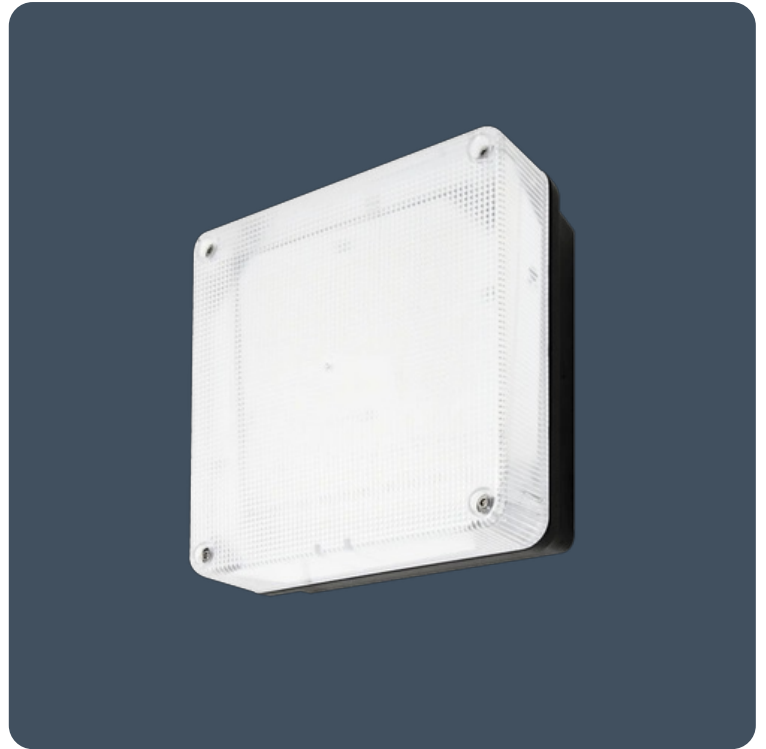

## Vandal-resistant luminaires

Luminaires suitable for internal or external use. Strong high-pressure die-cast aluminium body with flame-retardant polycarbonate cover. Photocell, SmartScan Radar and maintained emergency versions available.

Applications: security areas, precincts, subways, passages and corridors.

- Tamper-resistant cover screws as standard
- Optional photocell control
- Optional bezel trim for semi-recessed mounting
- Complies with M.O.D. JSP482 Chapter 8 Document for 'Category C' areas
- Microwave presence detector option with stand-by light level feature
- SmartScan wireless technology removes the need for control cabling. Ideal for retro-fit

Notes: Photocell options are not suitable for semi-recessed or cornice mounting

IP65

IK11

Up to 125.4 LL/CW

SMARTSCAN

LUXGUARD

## Lighting

Optic	Low profile satin cover Satin cover	Lumen output	1,645 lm - 2,395 lm
Efficacy	Up to 125.4 LL/CW		