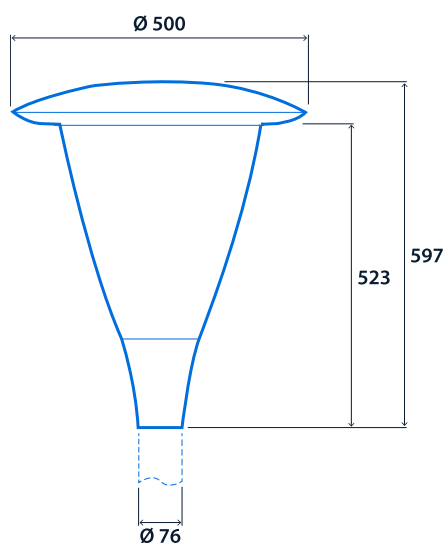

IP66

IK10

Up to 120 LL/CW

Specification

Mounting	Column	IP rating	IP66
Impact rating	IK10	Windage rating	0.14 m ²

Lighting

Optic	Clear cover	Lumen output	4,320 lm - 6,825 lm
Efficacy	Up to 120 LL/CW		

Power

LED power	31 W - 52 W	Circuit power	36 W - 61 W
-----------	-------------	---------------	-------------

LED characteristics

CRI	70+	Colour temperature	4000 K
Rated life (hours)	100 K - L90/B10		

Compliance

UKCA	Yes	CE	Yes
Energy efficiency class	This product contains a light source of energy efficiency class D		

Dimensions

Click or scan here
View Juno A variants using
our online filtering tool

Information is correct as of 12 Mar 2025, however must not be interpreted as a guarantee of individual product performance and/or characteristics. We reserve the right to alter specifications