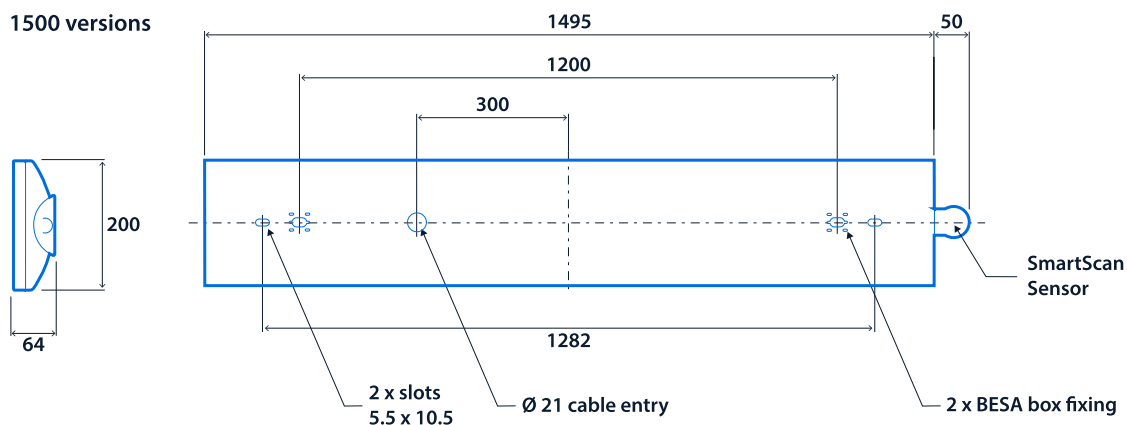

Power

| | | | |
|-----------|-------------|---------------|-------------|
| LED power | 14 W - 43 W | Circuit power | 18 W - 50 W |
|-----------|-------------|---------------|-------------|

LED characteristics

| | | | |
|--------------------|----------------|--------------------|--------|
| CRI | 80+ | Colour temperature | 4000 K |
| Rated life (hours) | 67 K - L80/B10 | | |

Compliance

| | | | |
|-------------------------|---|----|-----|
| UKCA | Yes | CE | Yes |
| Energy efficiency class | This product contains a light source of energy efficiency class A | | |

Dimensions

1200 versions

1500 versions

Click or scan here
View Jubilee-XL variants
using our online filtering tool

Information is correct as of 12 Mar 2025, however must not be interpreted as a guarantee of individual product performance and/or characteristics. We reserve the right to alter specifications and designs without prior notice.