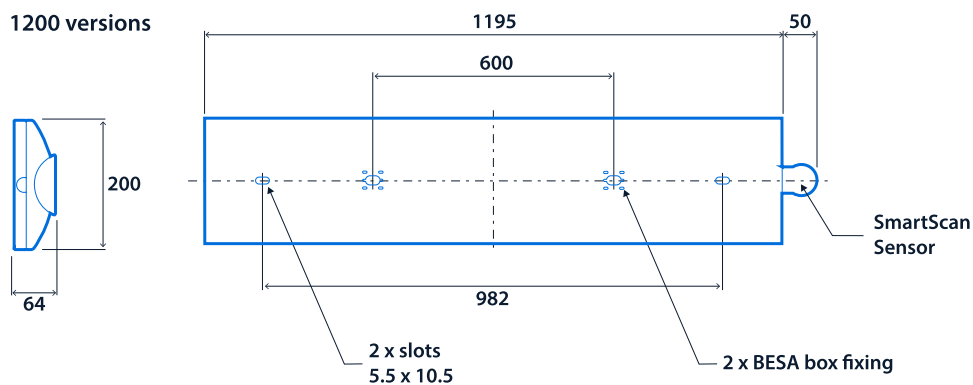

LED characteristics

CRI	80+	Colour temperature	4000 K
Rated life (hours)	67 K - L80/B10		

Compliance

UKCA	Yes	CE	Yes
Energy efficiency class	This product contains a light source of energy efficiency class A		

Dimensions

1200 versions