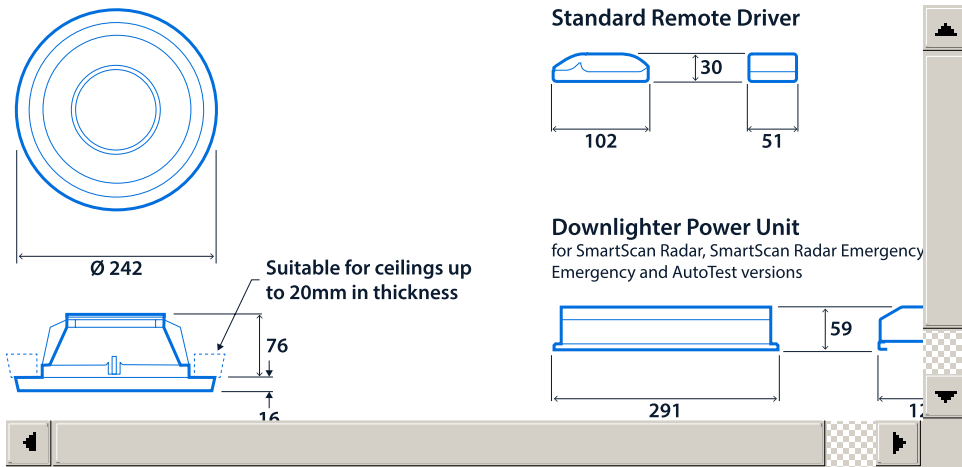

### Power

LED power	8 W - 16 W	Circuit power	10 W - 19 W
-----------	------------	---------------	-------------

## Dimensions