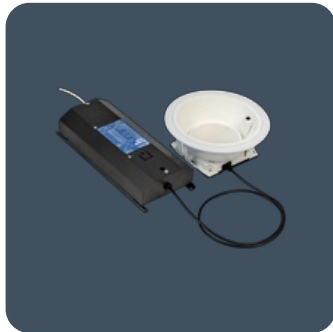

Circular LED recessed downlighters

Recessed luminaires with injection moulded reflector finished white. Open reflector, IP40, impact rated and IP65 versions available alongside decorative drop glass versions.

Applications: Offices, corridors, reception areas, toilets and retail.

- Toughened/safety drop glass attachments provide a measure of light on the ceiling
- Optional reinforcing board with centre cut aperture
- Supplied with remote gear unit fitted with 2 m supply lead
- SmartScan Radar versions fitted with TEE connector for LCM wiring
- CRI 90 option available to special order
- SmartScan wireless technology removes the need for control cabling. Ideal for retro-fit

Up to IP65 (IP20 above ceiling)

IK10

Up to 121.5 LL/CW

 SMARTSCAN

 LUXGUARD

Specification

Mounting	Recessed	IP rating	Up to IP65 (IP20 above ceiling)
Impact rating	IK10	Max presence detection height	4 m

Lighting

Light green tinted halo

IK10 polycarbonate

IP65 clear glass

IP65 frosted glass

IP65 / IK10 clear polycarbonate

Click or scan here
View G3 variants using our
online filtering tool

Information is correct as of 12 Mar 2025, however must not be interpreted as a guarantee of individual product performance and/or characteristics. We reserve the right to alter specifications and designs without prior notice.