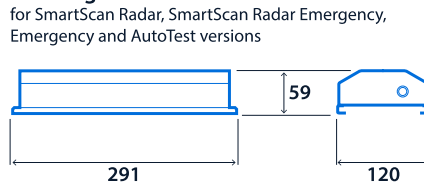

Up to IP65 (IP20 above ceiling)

IK10

Up to 121.5 LL/CW

 SMARTSCAN

 LUXGUARD

Specification

Mounting	Recessed	IP rating	Up to IP65 (IP20 above ceiling)
Impact rating	IK10	Max presence detection height	4 m

Lighting

Power

LED power	8 W - 21 W	Circuit power	10 W - 26 W
-----------	------------	---------------	-------------

LED characteristics

CRI	80+	Colour temperature	3000 K 4000 K
Rated life (hours)	100 K - L80/B10		

Compliance

UKCA	Yes	CE	Yes
Energy efficiency class	This product contains a light source of energy efficiency class C		

Dimensions

Standard Remote Driver

Downlighter Power Unit

Open

Frosted outer drop glass

Frosted inner drop glass