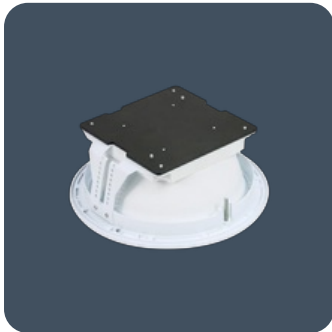

Circular LED recessed downlighters

Recessed luminaires with injection moulded reflector finished white. Open reflector, IP40, impact rated and IP65 versions available alongside decorative drop glass versions.

Applications: Offices, corridors, reception areas, toilets and retail.

- Toughened/safety drop glass attachments provide a measure of light on the ceiling
- Optional reinforcing board with centre cut aperture
- Supplied with remote gear unit fitted with 2 m supply lead
- SmartScan Radar versions fitted with TEE connector for LCM wiring
- CRI 90 option available to special order
- SmartScan wireless technology removes the need for control cabling. Ideal for retro-fit

Up to IP65 (IP20 above ceiling)

IK10

Up to 121.5 LL/CW

 SMARTSCAN

 LUXGUARD

Specification

Mounting	Recessed	IP rating	Up to IP65 (IP20 above ceiling)
Impact rating	IK10	Max presence detection height	4 m

Lighting

Light green tinted halo

IK10 polycarbonate

IP65 clear glass

IP65 frosted glass

IP65 / IK10 clear polycarbonate

Click or scan here
View G3 variants using our
online filtering tool

Information is correct as of 12 Mar 2025, however must not be interpreted as a guarantee of individual product performance and/or characteristics. We reserve the right to alter specifications and designs without prior notice.