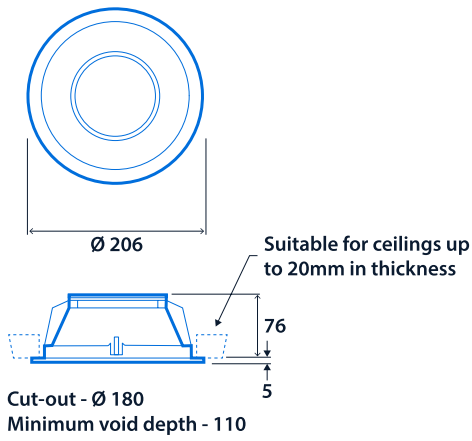

LED characteristics

CRI	80+	Colour temperature	3000 K 4000 K
Rated life (hours)	100 K - L80/B10		

Compliance

UKCA	Yes	CE	Yes
Energy efficiency class	This product contains a light source of energy efficiency class C		

Dimensions