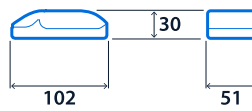

Standard Remote Driver