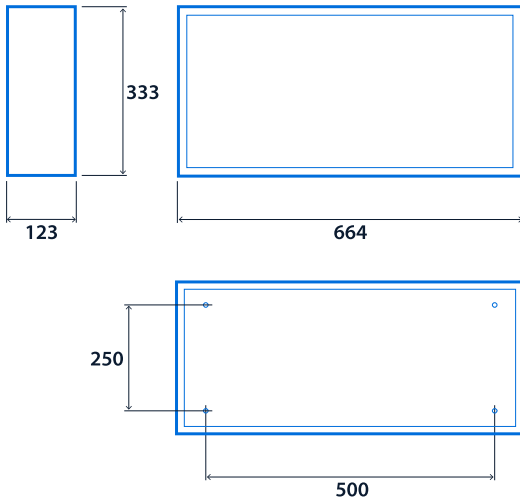

IP20

0 LL/CW

SMARTSCAN

Specification

Mounting	Surface	IP rating	IP20
----------	---------	-----------	------

Emergency data

Legend type	ISO 7010 arrow down ISO 7010 arrow left ISO 7010 arrow left / right double sided ISO 7010 arrow right ISO 7010 arrow up	Maximum viewing distance	60 m
Emergency type	Maintained (wire link may be removed to enable non-maintained operation)	Emergency duration	3 hours
Battery specification	Lithium Iron Phosphate (LiFePO4)		

Power

LED power	3 W	Circuit power	4 W - 4.5 W
-----------	-----	---------------	-------------

LED characteristics

Colour temperature	4000 K
--------------------	--------

Compliance

UKCA Yes CE Yes

Dimensions